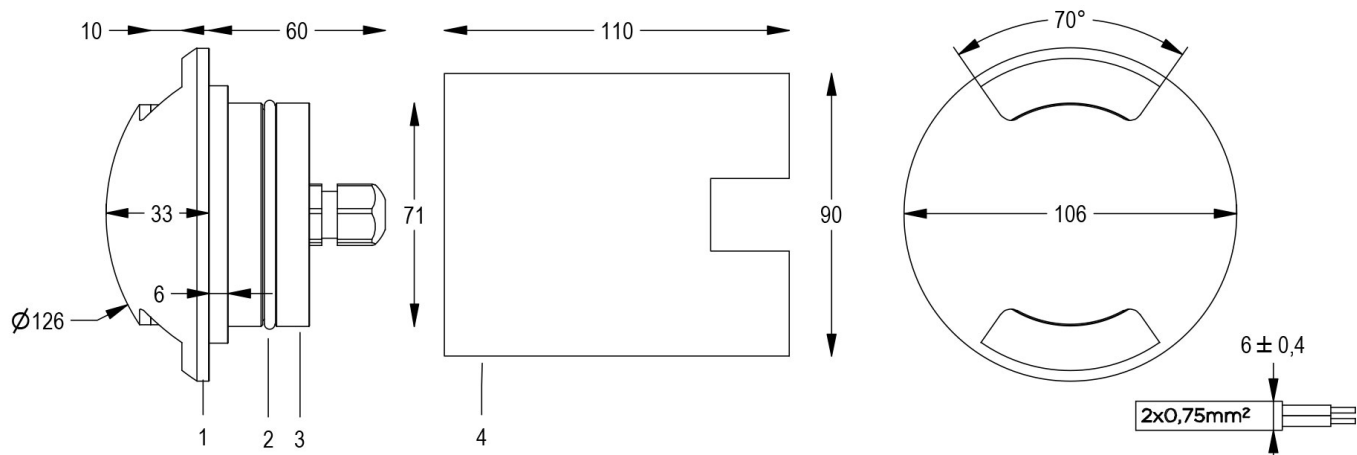

PUNTO L2 4000K 20°

Cod. 6801625064

SPOTLIGHT WITH FORMWORK and 1m of CABLE

Fixed color walkable outdoor walkway marker with two side light outlets. With 6 high-power LEDs. With gray aluminum round dome. Not suitable for permanent immersion. Guaranteed for 60 days at full immersion. Complete with cable and formwork. Customizable colors on request. DIMMABLE WITH SPECIAL ACCESSORY. OTHER COLOR TEMPERATURES ON REQUEST.

17/01/24 - The data in this document may be changed without notice in order to improve the product or to correct any errors.