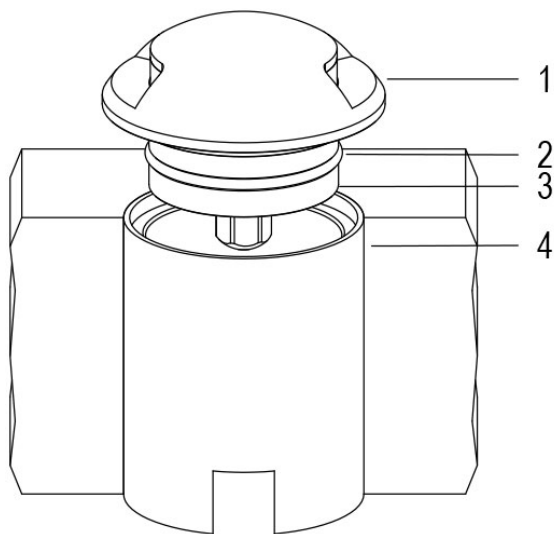

## SPOTLIGHT WITH FORMWORK and 1m of CABLE

Fixed color walkable outdoor walkway marker with two side light outlets. With 6 high-power LEDs. With gray aluminum round dome. Not suitable for permanent immersion. Guaranteed for 60 days at full immersion. Complete with cable and formwork. Customizable colors on request. DIMMABLE WITH SPECIAL ACCESSORY. OTHER COLOR TEMPERATURES ON REQUEST.

### Technical data:

Power supply	24V DC
Current	0,2 A
Maximum power consumption	5 W
Electrical insulation class	III
Connection	1 m OF NEOPRENE CABLE 2X0,75
Maximum cable length	200 m
Beam angle	2x20°
Number of LEDs	2+2
LED colour	4000K
Colour Rendering	CRI>80
Total luminous flux	288 x 2 lm
White luminous flux	1
Red luminous flux	2
Green luminous flux	3
Body	ANODIZED ALUMINIUM
Finish colour	PAINTED GREY
Weight	0,5 Kg
IP protection rating	IP68
Working position	WALKABLE
Cooling system	NATURAL CONVECTION
Ambient temperature limits	-20°C/+40°C
Thermal protection	ACTIVE ELECTRONICS