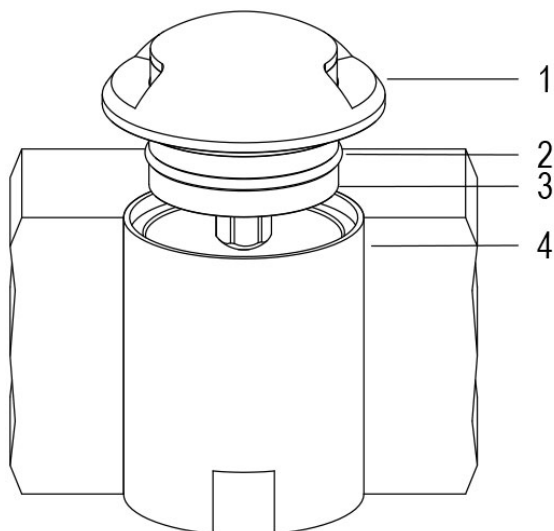

# PUNTO L2 3000K 20°

**Cod. 6801625090**

**SPOTLIGHT WITH FORMWORK and 1m of CABLE**

Fixed color walkable outdoor walkway marker with two side light outlets. With 6 high-power LEDs. With gray aluminum round dome. Not suitable for permanent immersion. Guaranteed for 60 days at full immersion. Complete with cable and formwork. Customizable colors on request. DIMMABLE WITH SPECIAL ACCESSORY. OTHER COLOR TEMPERATURES ON REQUEST.

**Technical data:**

Power supply	24V DC
Current	0,2 A
Maximum power consumption	5 W
Electrical insulation class	III
Connection	1 m OF NEOPRENE CABLE 2X0,75
Maximum cable length	200 m
Beam angle	2x20°
Number of LEDs	2+2
LED colour	3000K
Colour Rendering	CRI>80
Total luminous flux	267 x 2 lm
Body	ANODIZED ALUMINIUM
Finish colour	PAINTED GREY
Weight	0,5 Kg
IP protection rating	IP68
Working position	WALKABLE
Cooling system	NATURAL CONVECTION
Ambient temperature limits	-20°C/+40°C
Thermal protection	ACTIVE ELECTRONICS