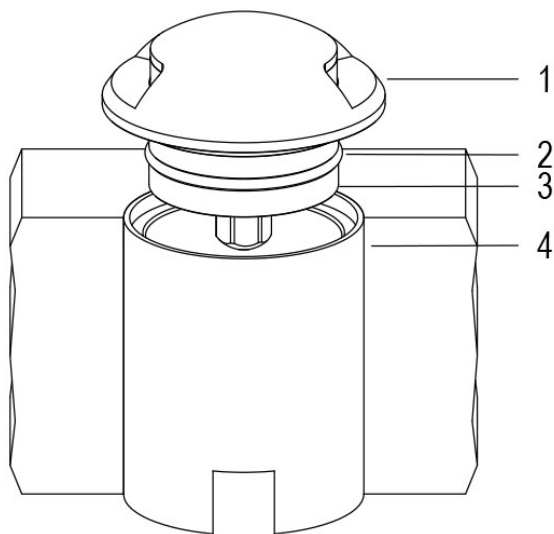

## SPOTLIGHT WITH FORMWORK and 1m of CABLE

Fixed color walkable outdoor walkway marker with two side light outlets. With 6 high-power LEDs. With gray aluminum round dome. Not suitable for permanent immersion. Guaranteed for 60 days at full immersion. Complete with cable and formwork. Customizable colors on request. DIMMABLE WITH SPECIAL ACCESSORY. OTHER COLOR TEMPERATURES ON REQUEST.

### Technical data:

Power supply	24V DC
Current	0,2 A
Maximum power consumption	5 W
Electrical insulation class	III
Connection	1 m OF NEOPRENE CABLE 2X0,75
Maximum cable length	200 m
Beam angle	2x100°
Number of LEDs	2+2
LED colour	4000K
Colour Rendering	CRI>80
Total luminous flux	288 x 2 lm
White luminous flux	1
Red luminous flux	2
Green luminous flux	3
Body	ANODIZED ALUMINIUM
Finish colour	PAINTED GREY
Weight	0,5 Kg
IP protection rating	IP68
Working position	WALKABLE
Cooling system	NATURAL CONVECTION
Ambient temperature limits	-20°C/+40°C
Thermal protection	ACTIVE ELECTRONICS