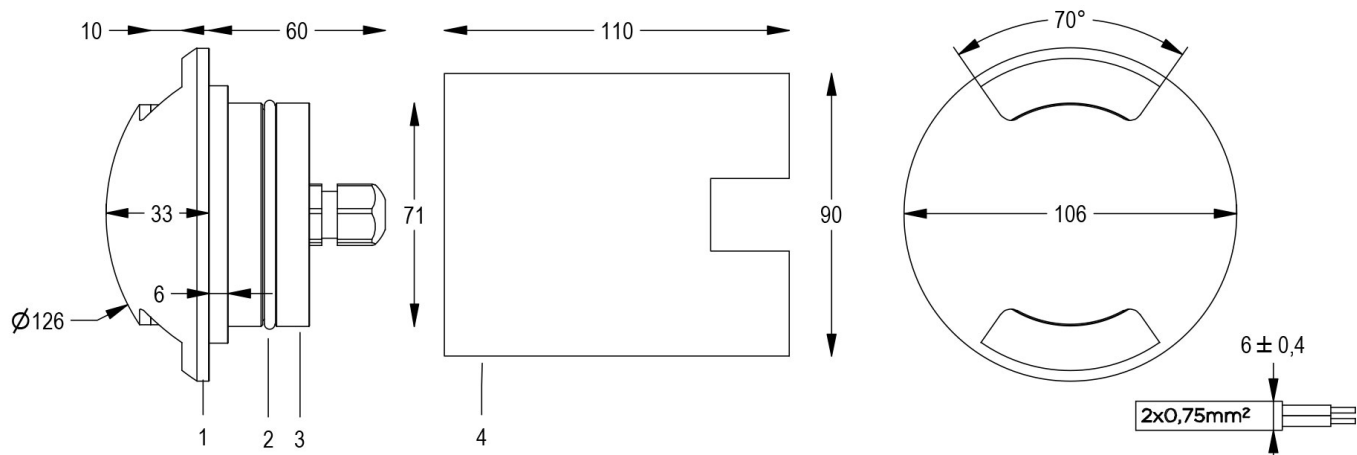

PUNTO L2 4000K 100°

Cod. 6801825064

SPOTLIGHT WITH FORMWORK and 1m of CABLE

Fixed color walkable outdoor walkway marker with two side light outlets. With 6 high-power LEDs. With gray aluminum round dome. Not suitable for permanent immersion. Guaranteed for 60 days at full immersion. Complete with cable and formwork. Customizable colors on request. DIMMABLE WITH SPECIAL ACCESSORY. OTHER COLOR TEMPERATURES ON REQUEST.

17/01/24 - The data in this document may be changed without notice in order to improve the product or to correct any errors.