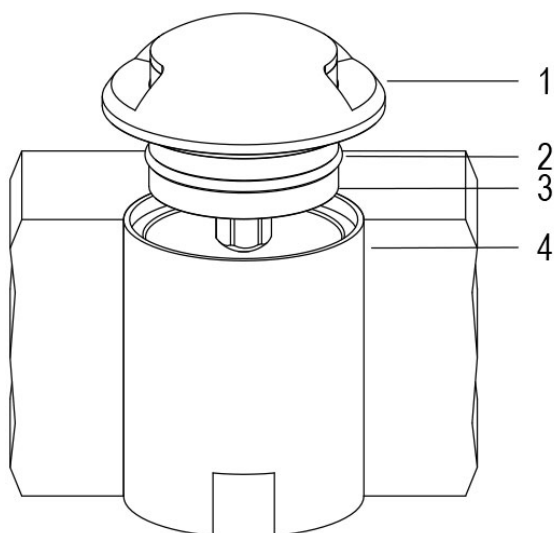

PUNTO L2 3000K 100°

Cod. 6801825090

SPOTLIGHT WITH FORMWORK and 1m of CABLE

Fixed color walkable outdoor walkway marker with two side light outlets. With 6 high-power LEDs. With gray aluminum round dome. Not suitable for permanent immersion. Guaranteed for 60 days at full immersion. Complete with cable and formwork. Customizable colors on request. DIMMABLE WITH SPECIAL ACCESSORY. OTHER COLOR TEMPERATURES ON REQUEST.

Technical data:

Power supply	24V DC
Current	0,2 A
Maximum power consumption	5 W
Electrical insulation class	III
Connection	1 m OF NEOPRENE CABLE 2X0,75
Maximum cable length	200 m
Beam angle	2x100°
Number of LEDs	2+2
LED colour	3000K
Colour Rendering	CRI>80
Total luminous flux	267 x 2 lm
Body	ANODIZED ALUMINIUM
Finish colour	PAINTED GREY
Weight	0,5 Kg
IP protection rating	IP68
Working position	WALKABLE
Cooling system	NATURAL CONVECTION
Ambient temperature limits	-20°C/+40°C
Thermal protection	ACTIVE ELECTRONICS