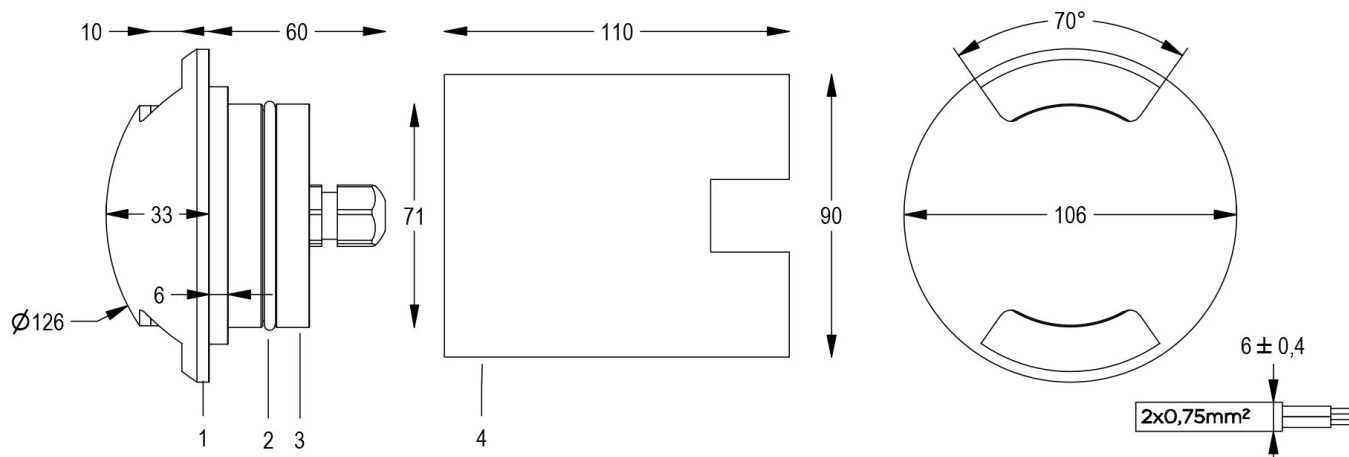

17/01/24 - The data in this document may be changed without notice in order to improve the product or to correct any errors.