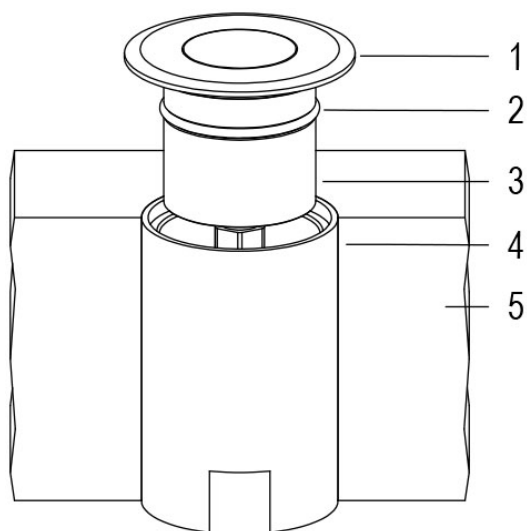

MINI PUNTO WHITE 4000K FROST

Cod. 6801607464

SPOTLIGHT WITH FORMWORK and 1m of CABLE

Outdoor walkable fixed-color 1 COB LED high-power floodlight. With frost diffuser and mirror-polished stainless steel round flange. Not suitable for permanent immersion. Guaranteed for 60 days of full immersion. Complete with power cord and formwork. DIMMABLE WITH SPECIAL ACCESSORY. OTHER COLOR TEMPERATURES ON REQUEST.

Technical data:

Power supply	24V DC
Current	0.15 A
Maximum power consumption	3.5 W
Electrical insulation class	III
Connection	1 m OF NEOPRENE CABLE 2X0,75
Maximum cable length	250 m
Beam angle	FROST
Number of LEDs	1 COB
LED colour	4000K
Colour Rendering	CRI>80
Total luminous flux	125 lm
Body	ANODIZED ANTICORODAL ALUMINUM + AISI316L STAINLESS STEEL
Finish colour	POLISHED STEEL
Weight	0.6 Kg
IP protection rating	IP68
Working position	WALKABLE
Cooling system	NATURAL CONVECTION
Ambient temperature limits	-20°C/+40°C
Thermal protection	ACTIVE ELECTRONICS