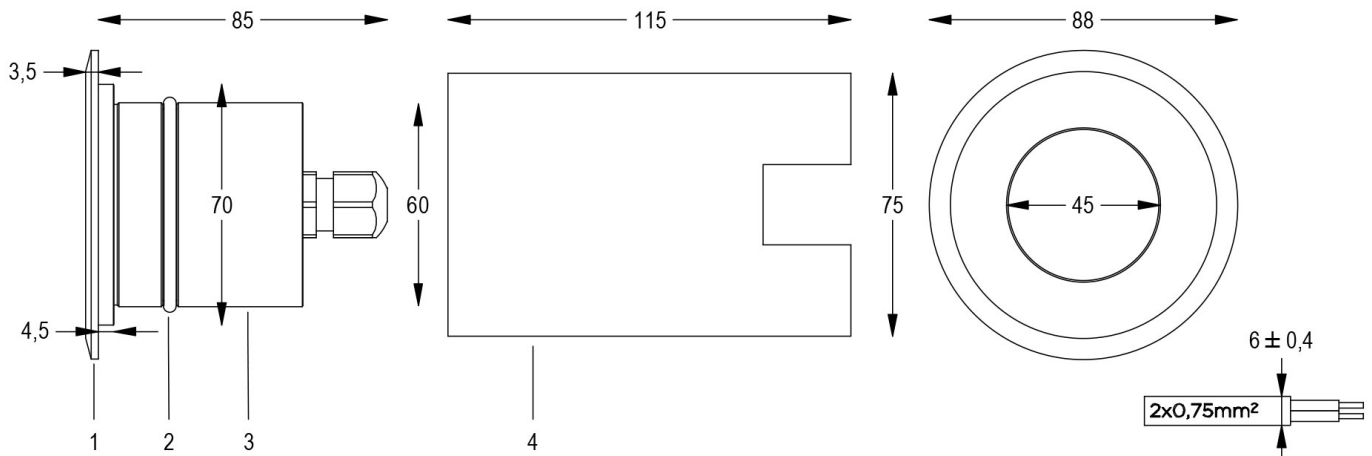

MINI PUNTO WHITE 4000K FROST

Cod. 6801607464

SPOTLIGHT WITH FORMWORK and 1m of CABLE

Outdoor walkable fixed-color 1 COB LED high-power floodlight. With frost diffuser and mirror-polished stainless steel round flange. Not suitable for permanent immersion. Guaranteed for 60 days of full immersion. Complete with power cord and formwork. DIMMABLE WITH SPECIAL ACCESSORY. OTHER COLOR TEMPERATURES ON REQUEST.

17/01/24 - The data in this document may be changed without notice in order to improve the product or to correct any errors.