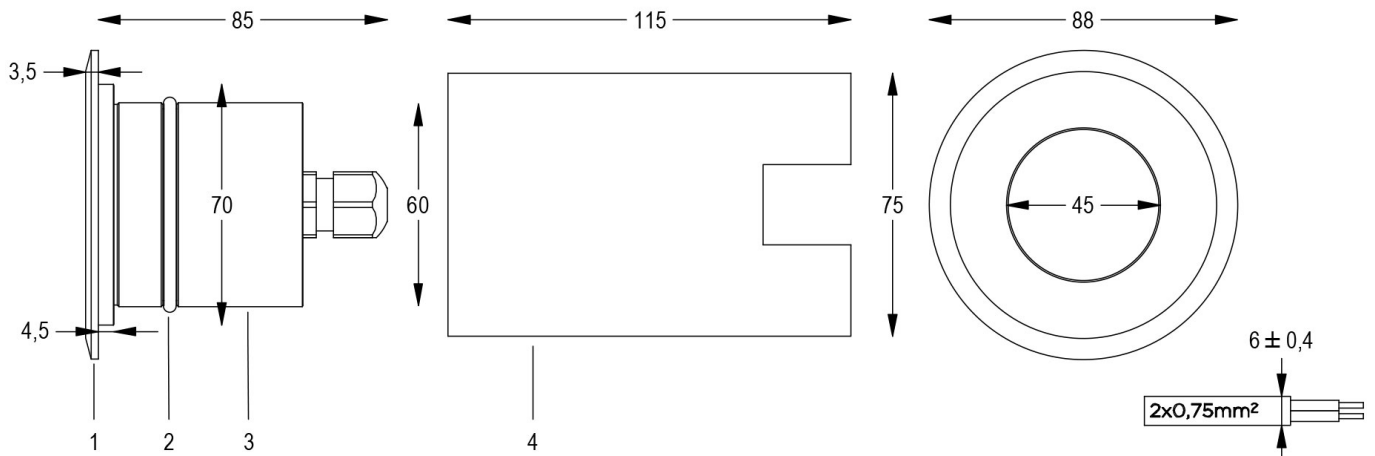

MINI PUNTO WHITE 3000K FROST

Cod. 6801607490

SPOTLIGHT WITH FORMWORK and 1m of CABLE

Outdoor walkable fixed-color 1 COB LED high-power floodlight. With frost diffuser and mirror-polished stainless steel round flange. Not suitable for permanent immersion. Guaranteed for 60 days of full immersion. Complete with power cord and formwork. DIMMABLE WITH SPECIAL ACCESSORY. OTHER COLOR TEMPERATURES ON REQUEST.

17/01/24 - The data in this document may be changed without notice in order to improve the product or to correct any errors.