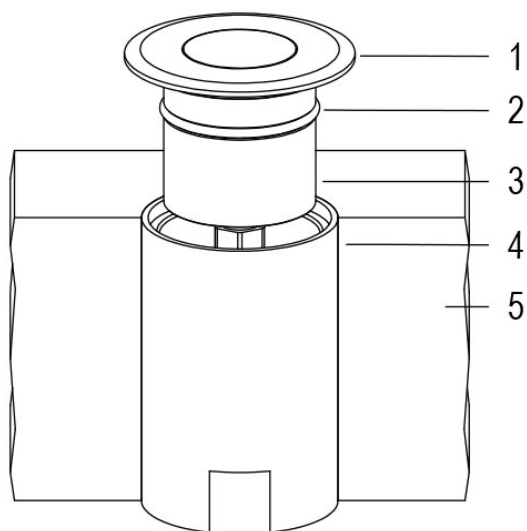

MINI PUNTO WHITE 3000K FROST

Cod. 6801607490

SPOTLIGHT WITH FORMWORK and 1m of CABLE

Outdoor walkable fixed-color 1 COB LED high-power floodlight. With frost diffuser and mirror-polished stainless steel round flange. Not suitable for permanent immersion. Guaranteed for 60 days of full immersion. Complete with power cord and formwork. DIMMABLE WITH SPECIAL ACCESSORY. OTHER COLOR TEMPERATURES ON REQUEST.

Technical data:

Power supply	24V DC
Current	0.15 A
Maximum power consumption	3.5 W
Electrical insulation class	III
Connection	1 m OF NEOPRENE CABLE 2X0,75
Maximum cable length	250 m
Beam angle	FROST
Number of LEDs	1 COB
LED colour	3000K
Colour Rendering	CRI>80
Total luminous flux	120 lm
Body	ANODIZED ANTICORODAL ALUMINUM + AISI316L STAINLESS STEEL
Finish colour	POLISHED STEEL
Weight	0.6 Kg
IP protection rating	IP68
Working position	WALKABLE
Cooling system	NATURAL CONVECTION
Ambient temperature limits	-20°C/+40°C
Thermal protection	ACTIVE ELECTRONICS