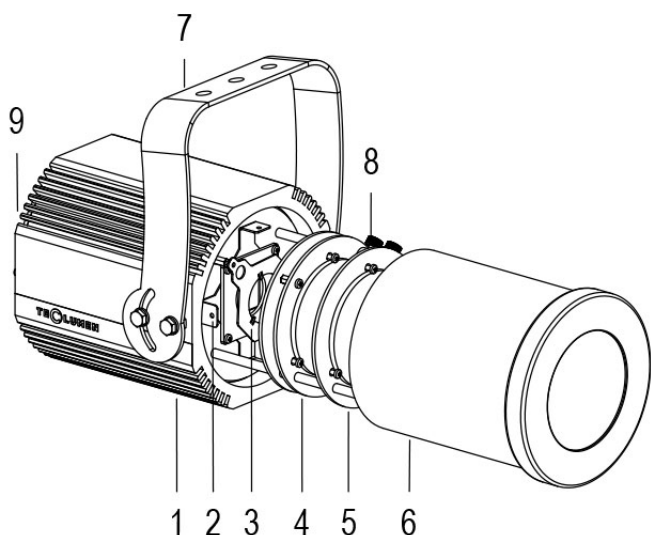

# FORTE PROFILE 150 HD 20°/40° 5600K GREY

**Cod. 0912062904**

FIXTURE WITH 1m of CABLE

Handy orientable profiler with a compact size and manual adjustment of zoom and focus, with high-definition optics, 1 COB source with ultra-high light output. Salt mist resistant paint. Anti-condensation valve. Complete with gobo holder.

**Technical data:**

Power supply	100-240 V AC 50/60Hz
Current	0.25 A @230V AC
Maximum power consumption	58W
Electrical insulation class	I
Connection	1 m OF NEOPRENE CABLE 3X1.5
Beam angle	20°/40°
Number of LEDs	1
LED colour	5600K
Colour Rendering	CRI>80
Total luminous flux	5952 lm
Body	ANODIZED ALUMINIUM
Finish colour	PAINTED GREY RESISTANT TO SALT MIST
Weight	5.6 kg
IP protection rating	IP65
Working position	ANY
Cooling system	NATURAL CONVECTION
Ambient temperature limits	-20°C/+40°C
Thermal protection	ACTIVE ELECTRONICS
Control signal	ON/OFF

## 20°/40° 5600K GREY

**Cod. 0912062904**

FIXTURE WITH 1m of CABLE

Handy orientable profiler with a compact size and manual adjustment of zoom and focus, with high-definition optics, 1 COB source with ultra-high light output. Salt mist resistant paint. Anti-condensation valve. Complete with gobo holder.