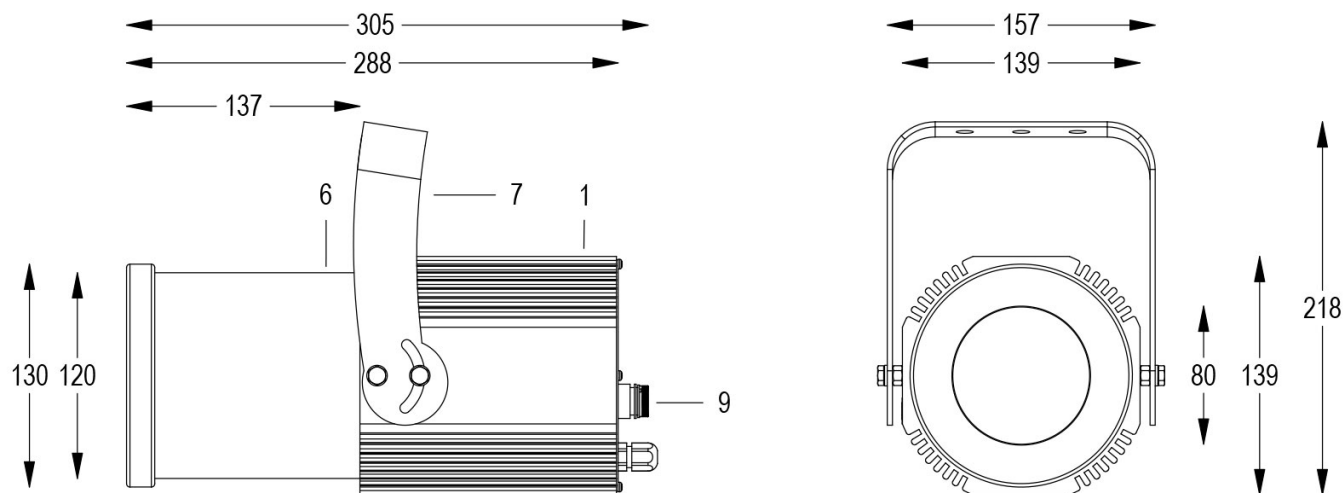

**Technical data:**

Power supply	100-240 V AC 50/60Hz
Current	0.25 A @230V AC
Maximum power consumption	58W
Electrical insulation class	I
Connection	1 m OF NEOPRENE CABLE 3X1.5
Beam angle	20°/40°
Number of LEDs	1
LED colour	5600K
Colour Rendering	CRI>80
Total luminous flux	5952 lm
Body	ANODIZED ALUMINIUM
Finish colour	PAINTED GREY RESISTANT TO SALT MIST
Weight	5.6 kg
IP protection rating	IP65
Working position	ANY
Cooling system	NATURAL CONVECTION
Ambient temperature limits	-20°C/+40°C
Thermal protection	ACTIVE ELECTRONICS
Control signal	ON/OFF

- 1 ALUMINIUM DIE CASTING
- 2 SHUTTERS
- 3 GOBO HOLDER
- 4 ZOOM LENSES
- 5 FOCUS LENS
- 6 IP65 COVERAGE
- 7 ORIENTABLE BRACKET
- 8 ZOOM AND FOCUS TIGHTENING
- 9 ANTI-CONDENSATION VALVE

17/01/24 - The data in this document may be changed without notice in order to improve the product or to correct any errors.

## 20°/40° 5600K GREY

**Cod. 0912062904**

FIXTURE WITH 1m of CABLE

Handy orientable profiler with a compact size and manual adjustment of zoom and focus, with high-definition optics, 1 COB source with ultra-high light output. Salt mist resistant paint. Anti-condensation valve. Complete with gobo holder.

Allo zoom minimo

<b>Dist. m</b>	5	10	15	20	25	30
<b>Lux</b>	2440	610	271	153	98	68
<b>Diam. m</b>	1,8	3,5	5,3	7,0	8,8	10,6

Allo zoom massimo

<b>Dist. m</b>	6	8	10	12	14	16
<b>Lux</b>	648	364	233	162	119	91
<b>Diam. m</b>	4,4	5,8	7,3	8,7	10,2	11,6