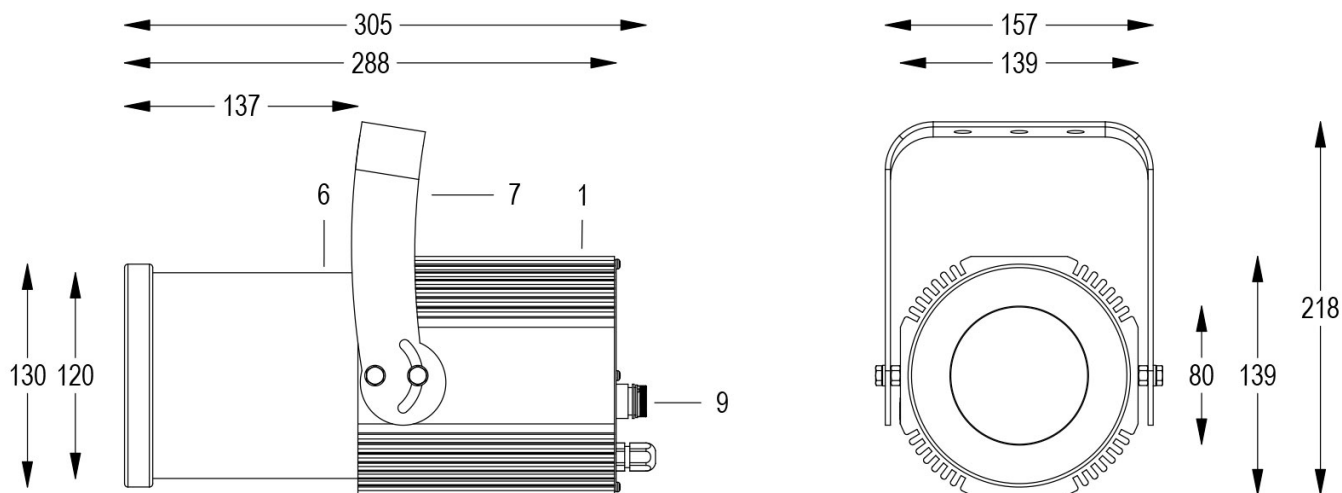

Technical data:

Power supply	100-240 V AC 50/60Hz
Current	0.25 A @230V AC
Maximum power consumption	58W
Electrical insulation class	I
Connection	1 m OF NEOPRENE CABLE 3X1.5
Beam angle	20°/40°
Number of LEDs	1
LED colour	5600K
Colour Rendering	CRI>80
Total luminous flux	5952 lm
Body	ANODIZED ALUMINIUM
Finish colour	PAINTED BLACK
Weight	5.6 kg
IP protection rating	IP65
Working position	ANY
Cooling system	NATURAL CONVECTION
Ambient temperature limits	-20°C/+40°C
Thermal protection	ACTIVE ELECTRONICS
Control signal	ON/OFF

- 1 ALUMINIUM DIE CASTING
- 2 SHUTTERS
- 3 GOBO HOLDER
- 4 ZOOM LENSES
- 5 FOCUS LENS
- 6 IP65 COVERAGE
- 7 ORIENTABLE BRACKET
- 8 ZOOM AND FOCUS TIGHTENING
- 9 ANTI-CONDENSATION VALVE

17/01/24 - The data in this document may be changed without notice in order to improve the product or to correct any errors.

FORTE PROFILE 150 HD 20°/40° 5600K BLACK

Cod. 0913063405

FIXTURE WITH 1m of CABLE

Handy orientable profiler with a compact size and manual adjustment of zoom and focus, with high-definition optics, 1 COB source with ultra-high light output. Salt mist resistant paint. Anti-condensation valve. Complete with gobo holder.

Allo zoom minimo

Dist. m	5	10	15	20	25	30
Lux	2440	610	271	153	98	68
Diam. m	1,8	3,5	5,3	7,0	8,8	10,6

Allo zoom massimo

Dist. m	6	8	10	12	14	16
Lux	648	364	233	162	119	91
Diam. m	4,4	5,8	7,3	8,7	10,2	11,6