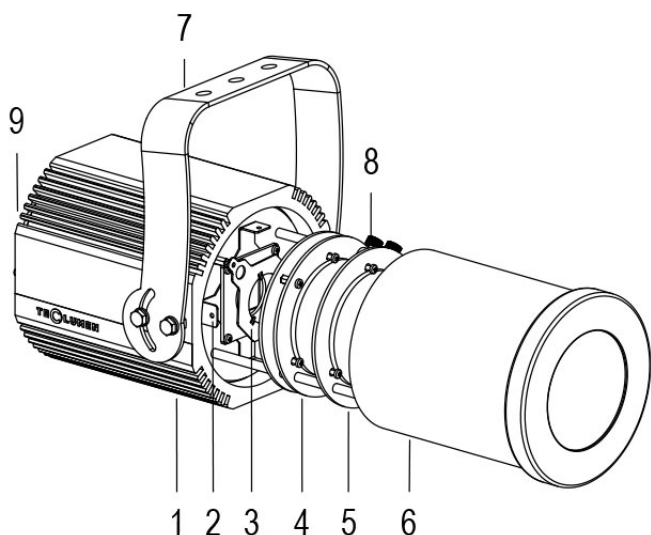

FORTE PROFILE 150 HD 20°/40° 5600K BLACK

Cod. 0913063405

FIXTURE WITH 1m of CABLE

Handy orientable profiler with a compact size and manual adjustment of zoom and focus, with high-definition optics, 1 COB source with ultra-high light output. Salt mist resistant paint. Anti-condensation valve. Complete with gobo holder.

Technical data:

Power supply	100-240 V AC 50/60Hz
Current	0.25 A @230V AC
Maximum power consumption	58W
Electrical insulation class	I
Connection	1 m OF NEOPRENE CABLE 3X1.5
Beam angle	20°/40°
Number of LEDs	1
LED colour	5600K
Colour Rendering	CRI>80
Total luminous flux	5952 lm
Body	ANODIZED ALUMINIUM
Finish colour	PAINTED BLACK
Weight	5.6 kg
IP protection rating	IP65
Working position	ANY
Cooling system	NATURAL CONVECTION
Ambient temperature limits	-20°C/+40°C
Thermal protection	ACTIVE ELECTRONICS
Control signal	ON/OFF