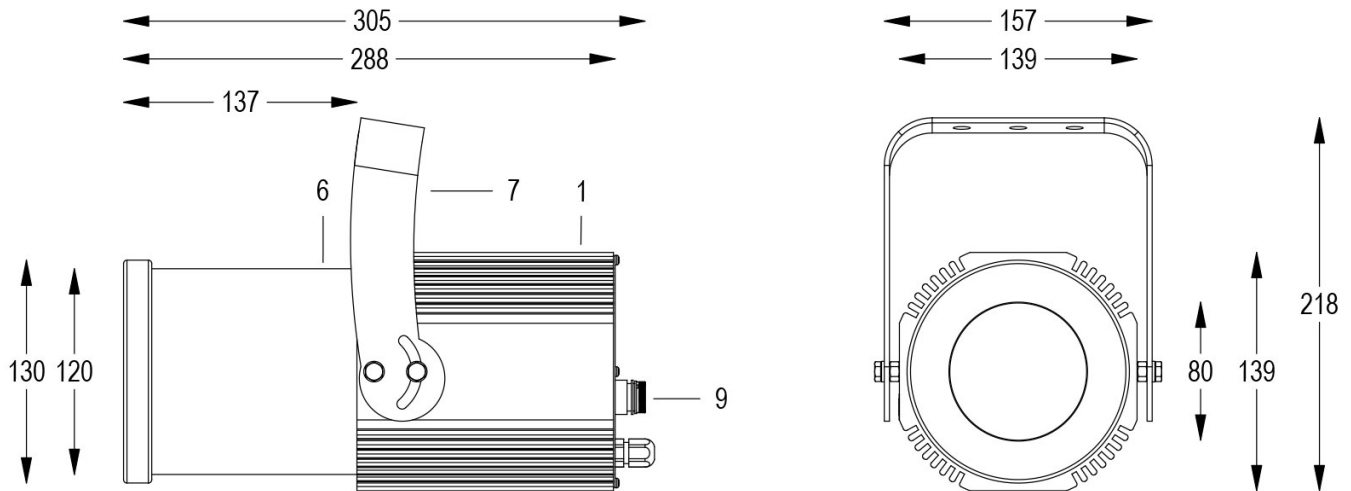

**Technical data:**

Power supply	100-240 V AC 50/60Hz
Current	0.25 A @230V AC
Maximum power consumption	58W
Electrical insulation class	I
Connection	1 m OF NEOPRENE CABLE 3X1.5
Beam angle	20°/40°
Number of LEDs	1
LED colour	3000K
Colour Rendering	CRI>92
Total luminous flux	5559 lm
Body	ANODIZED ALUMINIUM
Finish colour	PAINTED BLACK
Weight	5.6 kg
IP protection rating	IP65
Working position	ANY
Cooling system	NATURAL CONVECTION
Ambient temperature limits	-20°C/+40°C
Thermal protection	ACTIVE ELECTRONICS
Control signal	ON/OFF

- 1 ALUMINIUM DIE CASTING
- 2 SHUTTERS
- 3 GOBO HOLDER
- 4 ZOOM LENSES
- 5 FOCUS LENS
- 6 IP65 COVERAGE
- 7 ORIENTABLE BRACKET
- 8 ZOOM AND FOCUS TIGHTENING
- 9 ANTI-CONDENSATION VALVE

17/01/24 - The data in this document may be changed without notice in order to improve the product or to correct any errors.

# FORTE PROFILE 150 HD 20°/40° 3000K BLACK

Cod. 0913063490

FIXTURE WITH 1m of CABLE

Handy orientable profiler with a compact size and manual adjustment of zoom and focus, with high-definition optics, 1 COB source with ultra-high light output. Salt mist resistant paint. Anti-condensation valve. Complete with gobo holder.