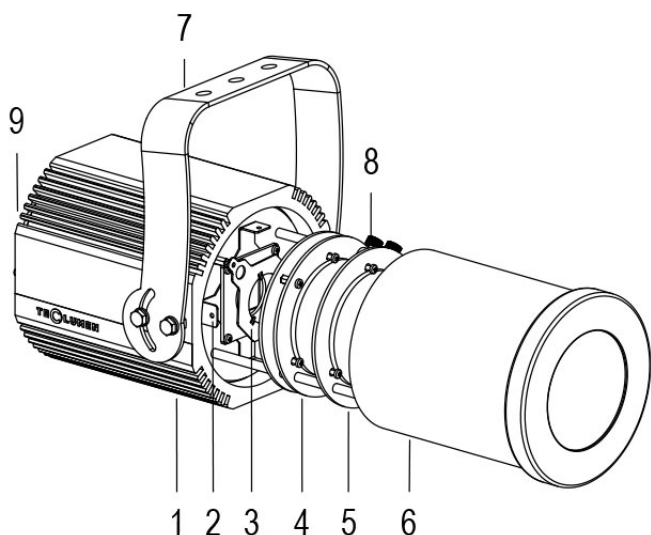

# FORTE PROFILE 150 HD 20°/40° 3000K BLACK

**Cod. 0913063490**

FIXTURE WITH 1m of CABLE

Handy orientable profiler with a compact size and manual adjustment of zoom and focus, with high-definition optics, 1 COB source with ultra-high light output. Salt mist resistant paint. Anti-condensation valve. Complete with gobo holder.

**Technical data:**

Power supply	100-240 V AC 50/60Hz
Current	0.25 A @230V AC
Maximum power consumption	58W
Electrical insulation class	I
Connection	1 m OF NEOPRENE CABLE 3X1.5
Beam angle	20°/40°
Number of LEDs	1
LED colour	3000K
Colour Rendering	CRI>92
Total luminous flux	5559 lm
Body	ANODIZED ALUMINIUM
Finish colour	PAINTED BLACK
Weight	5.6 kg
IP protection rating	IP65
Working position	ANY
Cooling system	NATURAL CONVECTION
Ambient temperature limits	-20°C/+40°C
Thermal protection	ACTIVE ELECTRONICS
Control signal	ON/OFF

# FORTE PROFILE 150 HD 20°/40° 3000K BLACK

Cod. 0913063490

FIXTURE WITH 1m of CABLE

Handy orientable profiler with a compact size and manual adjustment of zoom and focus, with high-definition optics, 1 COB source with ultra-high light output. Salt mist resistant paint. Anti-condensation valve. Complete with gobo holder.