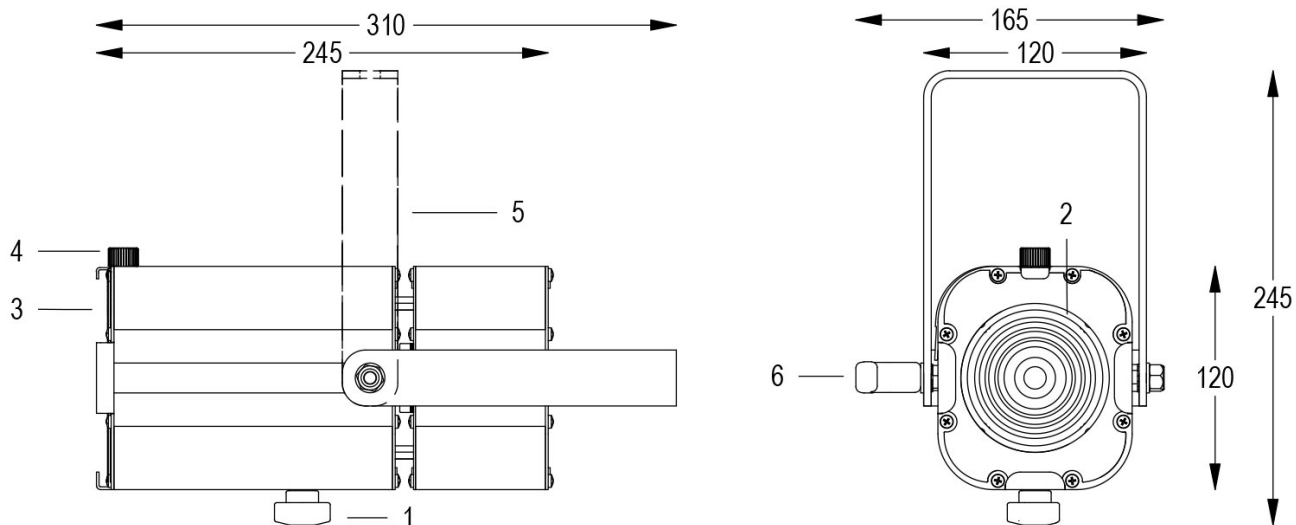

MINI PONY F WHITE 3000K Cod. 9812035202

SPOTLIGHT WITH GEL HOLDER and 1m of CABLE

Handy and swiveling spot with compact size and manual zoom adjustment with Fresnel lens, high-power 1 COB source. Complete with color gel frame. CUSTOM COLORS ON REQUEST.

Technical data:

Power supply	100-240 V AC 50/60Hz
Current	0.25 A @230V AC
Maximum power consumption	55W
Electrical insulation class	I
Connection	1 m OF NEOPRENE CABLE 3X1.5
Beam angle	17°/100°
Number of LEDs	1
LED colour	3000K
Colour Rendering	CRI>90
Total luminous flux	6900 lumens
Body	EXTRUDED ALUMINIUM + SHEET METAL
Finish colour	PAINTED WHITE
Weight	1.9 kg
IP protection rating	IP20
Working position	ANY
Cooling system	FORCED VENTILATION
Ambient temperature limits	-20°C/+40°C
Thermal protection	ACTIVE ELECTRONICS
Control signal	DALI

- 1 ADJUSTABLE ZOOM
- 2 FRESNEL LENS
- 3 GEL HOLDER FRAME
- 4 FRAME RETAINING FLYWHEEL
- 5 ORIENTABLE FORK
- 6 PIVOT HINGE

13/05/22 - The data in this document may be changed without notice in order to improve the product or to correct any errors.

Allo zoom minimo

Dist. m	2	3	4	5	6	7
Lux	914	406	228	146	102	75
Diam. m	3,4	5,2	6,9	8,6	10,3	12,1

Allo zoom massimo

Dist. m	2	4	6	8	10	12
Lux	5625	1406	625	352	225	156
Diam. m	0,5	1,1	1,6	2,2	2,7	3,3

13/05/22 - The data in this document may be changed without notice in order to improve the product or to correct any errors.