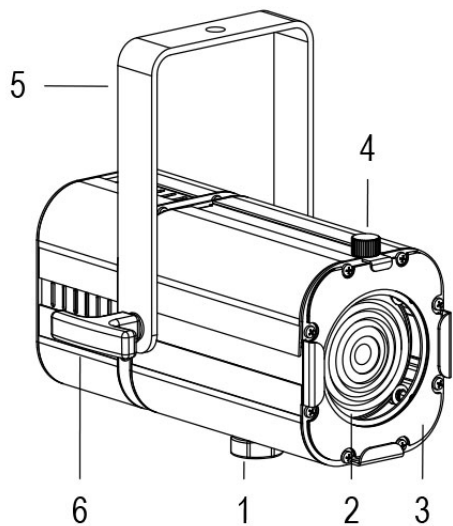

MINI PONY F WHITE 3000K Cod. 9812035202

SPOTLIGHT WITH GEL HOLDER and 1m of CABLE

Handy and swiveling spot with compact size and manual zoom adjustment with Fresnel lens, high-power 1 COB source. Complete with color gel frame. CUSTOM COLORS ON REQUEST.

Technical data:

Power supply	100-240 V AC 50/60Hz
Current	0.25 A @230V AC
Maximum power consumption	55W
Electrical insulation class	I
Connection	1 m OF NEOPRENE CABLE 3X1.5
Beam angle	17°/100°
Number of LEDs	1
LED colour	3000K
Colour Rendering	CRI>90
Total luminous flux	6900 lumens
Body	EXTRUDED ALUMINIUM + SHEET METAL
Finish colour	PAINTED WHITE
Weight	1.9 kg
IP protection rating	IP20
Working position	ANY
Cooling system	FORCED VENTILATION
Ambient temperature limits	-20°C/+40°C
Thermal protection	ACTIVE ELECTRONICS
Control signal	DALI

- 1 ADJUSTABLE ZOOM
- 2 FRESNEL LENS
- 3 GEL HOLDER FRAME
- 4 FRAME RETAINING FLYWHEEL
- 5 ORIENTABLE FORK
- 6 PIVOT HINGE

13/05/22 - The data in this document may be changed without notice in order to improve the product or to correct any errors.