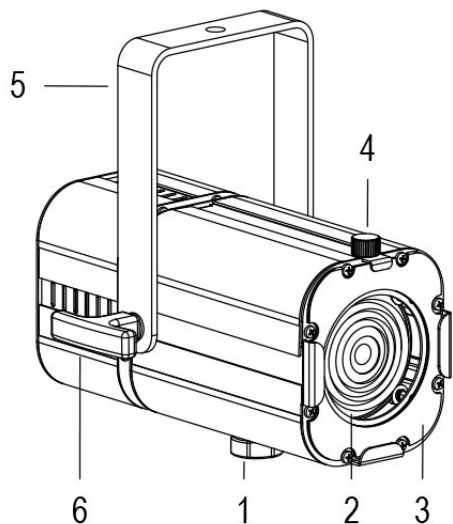

MINI PONY F GREY 5600K

Cod. 9812034104

SPOTLIGHT WITH GEL HOLDER and 1m of CABLE

Handy and swiveling spot with compact size and manual zoom adjustment with Fresnel lens, high-power 1 COB source. Complete with color gel frame. CUSTOM COLORS ON REQUEST.

Technical data:

| | |
|-----------------------------|----------------------------------|
| Power supply | 100-240 V AC 50/60Hz |
| Current | 0.25 A @230V AC |
| Maximum power consumption | 55W |
| Electrical insulation class | I |
| Connection | 1 m OF NEOPRENE CABLE 3X1.5 |
| Beam angle | 17°/100° |
| Number of LEDs | 1 |
| LED colour | 5600K |
| Colour Rendering | CRI>90 |
| Total luminous flux | 7300 lumens |
| Body | EXTRUDED ALUMINIUM + SHEET METAL |
| Finish colour | PAINTED GREY |
| Weight | 1.9 kg |
| IP protection rating | IP20 |
| Working position | ANY |
| Cooling system | FORCED VENTILATION |
| Ambient temperature limits | -20°C/+40°C |
| Thermal protection | ACTIVE ELECTRONICS |
| Control signal | DALI |

- 1 ADJUSTABLE ZOOM
- 2 FRESNEL LENS
- 3 GEL HOLDER FRAME
- 4 FRAME RETAINING FLYWHEEL
- 5 ORIENTABLE FORK
- 6 PIVOT HINGE

13/05/22 - The data in this document may be changed without notice in order to improve the product or to correct any errors.