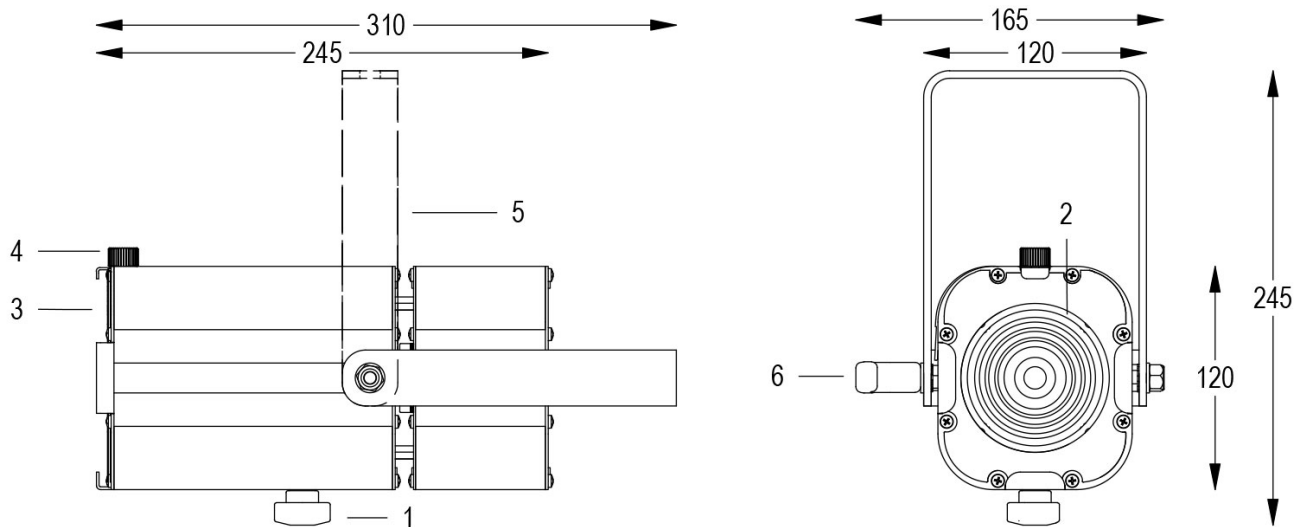

Technical data:

| | |
|-----------------------------|----------------------------------|
| Power supply | 100-240 V AC 50/60Hz |
| Current | 0.25 A @230V AC |
| Maximum power consumption | 55W |
| Electrical insulation class | I |
| Connection | 1 m OF NEOPRENE CABLE 3X1.5 |
| Beam angle | 17°/100° |
| Number of LEDs | 1 |
| LED colour | 5600K |
| Colour Rendering | CRI>90 |
| Total luminous flux | 7300 lumens |
| Body | EXTRUDED ALUMINIUM + SHEET METAL |
| Finish colour | PAINTED GREY |
| Weight | 1.9 kg |
| IP protection rating | IP20 |
| Working position | ANY |
| Cooling system | FORCED VENTILATION |
| Ambient temperature limits | -20°C/+40°C |
| Thermal protection | ACTIVE ELECTRONICS |
| Control signal | DALI |

- 1 ADJUSTABLE ZOOM
- 2 FRESNEL LENS
- 3 GEL HOLDER FRAME
- 4 FRAME RETAINING FLYWHEEL
- 5 ORIENTABLE FORK
- 6 PIVOT HINGE

13/05/22 - The data in this document may be changed without notice in order to improve the product or to correct any errors.

MINI PONY F GREY 5600K

Cod. 9812034104

SPOTLIGHT WITH GEL HOLDER and 1m of CABLE

Handy and swiveling spot with compact size and manual zoom adjustment with Fresnel lens, high-power 1 COB source. Complete with color gel frame. CUSTOM COLORS ON REQUEST.

Allo zoom minimo

| | | | | | | |
|----------------|------|------|-----|-----|-----|-----|
| Dist. m | 2 | 4 | 6 | 8 | 10 | 12 |
| Lux | 6019 | 1505 | 669 | 376 | 241 | 167 |
| Diam. m | 0,5 | 1,1 | 1,6 | 2,2 | 2,7 | 3,3 |