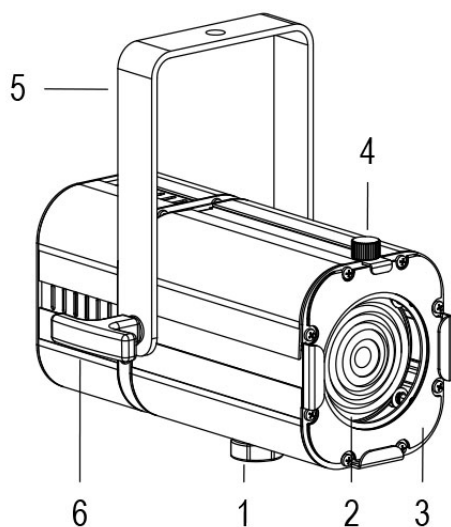

MINI PONY F GREY 3000K

Cod. 9812035204

SPOTLIGHT WITH GEL HOLDER and 1m of CABLE

Handy and swiveling spot with compact size and manual zoom adjustment with Fresnel lens, high-power 1 COB source. Complete with color gel frame. CUSTOM COLORS ON REQUEST.

Technical data:

Power supply	100-240 V AC 50/60Hz
Current	0.25 A @230V AC
Maximum power consumption	55W
Electrical insulation class	I
Connection	1 m OF NEOPRENE CABLE 3X1.5
Beam angle	17°/100°
Number of LEDs	1
LED colour	3000K
Colour Rendering	CRI>90
Total luminous flux	6900 lumens
Body	EXTRUDED ALUMINIUM + SHEET METAL
Finish colour	PAINTED GREY
Weight	1.9 kg
IP protection rating	IP20
Working position	ANY
Cooling system	FORCED VENTILATION
Ambient temperature limits	-20°C/+40°C
Thermal protection	ACTIVE ELECTRONICS
Control signal	DALI

- 1 ADJUSTABLE ZOOM
- 2 FRESNEL LENS
- 3 GEL HOLDER FRAME
- 4 FRAME RETAINING FLYWHEEL
- 5 ORIENTABLE FORK
- 6 PIVOT HINGE

13/05/22 - The data in this document may be changed without notice in order to improve the product or to correct any errors.