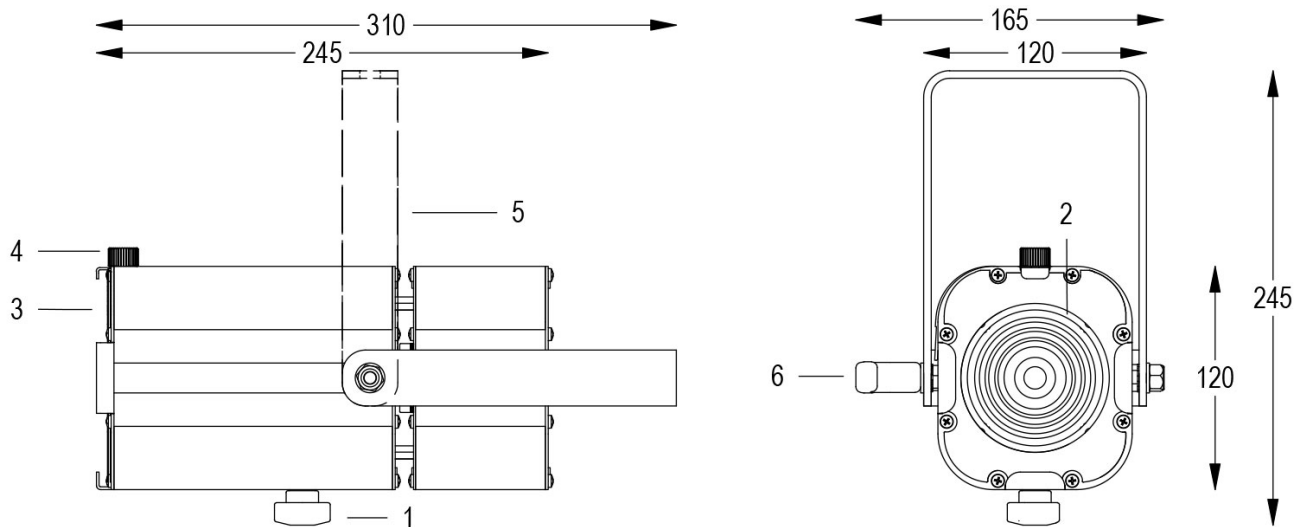

Technical data:

Power supply	100-240 V AC 50/60Hz
Current	0.25 A @230V AC
Maximum power consumption	55W
Electrical insulation class	I
Connection	1 m OF NEOPRENE CABLE 3X1.5
Beam angle	17°/100°
Number of LEDs	1
LED colour	3000K
Colour Rendering	CRI>90
Total luminous flux	6900 lumens
Body	EXTRUDED ALUMINIUM + SHEET METAL
Finish colour	PAINTED GREY
Weight	1.9 kg
IP protection rating	IP20
Working position	ANY
Cooling system	FORCED VENTILATION
Ambient temperature limits	-20°C/+40°C
Thermal protection	ACTIVE ELECTRONICS
Control signal	DALI

- 1 ADJUSTABLE ZOOM
- 2 FRESNEL LENS
- 3 GEL HOLDER FRAME
- 4 FRAME RETAINING FLYWHEEL
- 5 ORIENTABLE FORK
- 6 PIVOT HINGE

13/05/22 - The data in this document may be changed without notice in order to improve the product or to correct any errors.

MINI PONY F GREY 3000K

Cod. 9812035204

SPOTLIGHT WITH GEL HOLDER and 1m of CABLE

Handy and swiveling spot with compact size and manual zoom adjustment with Fresnel lens, high-power 1 COB source. Complete with color gel frame. CUSTOM COLORS ON REQUEST.

Allo zoom minimo

Dist. m	2	3	4	5	6	7
Lux	914	406	228	146	102	75
Diam. m	3,4	5,2	6,9	8,6	10,3	12,1

Allo zoom massimo

Dist. m	2	4	6	8	10	12
Lux	5625	1406	625	352	225	156
Diam. m	0,5	1,1	1,6	2,2	2,7	3,3

13/05/22 - The data in this document may be changed without notice in order to improve the product or to correct any errors.