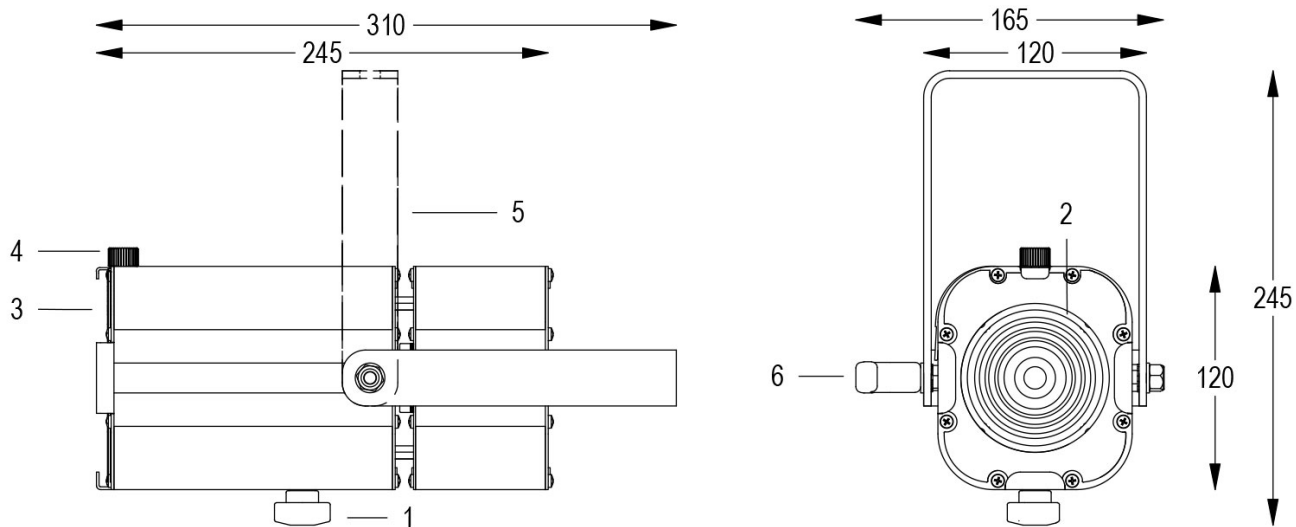

MINI PONY F BLACK 3000K Cod. 9812035205

SPOTLIGHT WITH GEL HOLDER and 1m of CABLE

Handy and swiveling spot with compact size and manual zoom adjustment with Fresnel lens, high-power 1 COB source. Complete with color gel frame. CUSTOM COLORS ON REQUEST.

13/05/22 - The data in this document may be changed without notice in order to improve the product or to correct any errors.