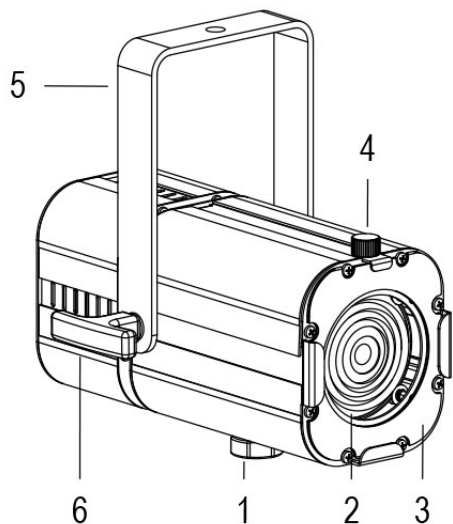

MINI PONY F BLACK 3000K Cod. 9812035205

SPOTLIGHT WITH GEL HOLDER and 1m of CABLE

Handy and swiveling spot with compact size and manual zoom adjustment with Fresnel lens, high-power 1 COB source. Complete with color gel frame. CUSTOM COLORS ON REQUEST.

Technical data:

Power supply	100-240 V AC 50/60Hz
Current	0.25 A @230V AC
Maximum power consumption	55W
Electrical insulation class	I
Connection	1 m OF NEOPRENE CABLE 3X1.5
Beam angle	17°/100°
Number of LEDs	1
LED colour	3000K
Colour Rendering	CRI>90
Total luminous flux	6900 lumens
Body	EXTRUDED ALUMINIUM + SHEET METAL
Finish colour	PAINTED BLACK
Weight	1.9 kg
IP protection rating	IP20
Working position	ANY
Cooling system	FORCED VENTILATION
Ambient temperature limits	-20°C/+40°C
Thermal protection	ACTIVE ELECTRONICS
Control signal	DALI

- 1 ADJUSTABLE ZOOM
- 2 FRESNEL LENS
- 3 GEL HOLDER FRAME
- 4 FRAME RETAINING FLYWHEEL
- 5 ORIENTABLE FORK
- 6 PIVOT HINGE

13/05/22 - The data in this document may be changed without notice in order to improve the product or to correct any errors.