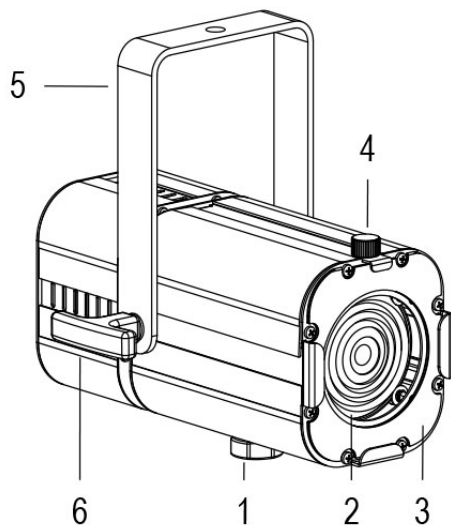

# MINI PONY F DMX WHITE 3000K

**Cod. 9801035202**

SPOTLIGHT WITH GEL HOLDER and 1m of CABLE

Handy orientable spotlight with a compact size and manual zoom adjustment with Fresnel lens, 1 COB high-power source, controlled with DMX 512 and DALI signals. Complete with gel holder frame. CUSTOM COLORS ON REQUEST.

**Technical data:**

Power supply	100-240 V AC 50/60Hz
Current	0.25 A @230V AC
Maximum power consumption	55W
Electrical insulation class	I
Connection	1 m OF NEOPRENE CABLE 3X1.5
Beam angle	17°/100°
Number of LEDs	1
LED colour	3000K
Colour Rendering	CRI>90
Total luminous flux	6900 lumens
Body	EXTRUDED ALUMINIUM + SHEET METAL
Finish colour	PAINTED WHITE
Weight	1.8 kg
IP protection rating	IP20
Working position	ANY
Cooling system	FORCED VENTILATION
Ambient temperature limits	-20°C/+40°C
Thermal protection	ACTIVE ELECTRONICS
Control signal	DMX 512 - DALI
DMX channels	1 DIMMER (8bit) - 1 DIMMER msb, 2 DIMMER lsb (16bit)

- 1 ADJUSTABLE ZOOM
- 2 FRESNEL LENS
- 3 GEL HOLDER FRAME
- 4 FRAME RETAINING FLYWHEEL
- 5 ORIENTABLE FORK
- 6 PIVOT HINGE

13/05/22 - The data in this document may be changed without notice in order to improve the product or to correct any errors.