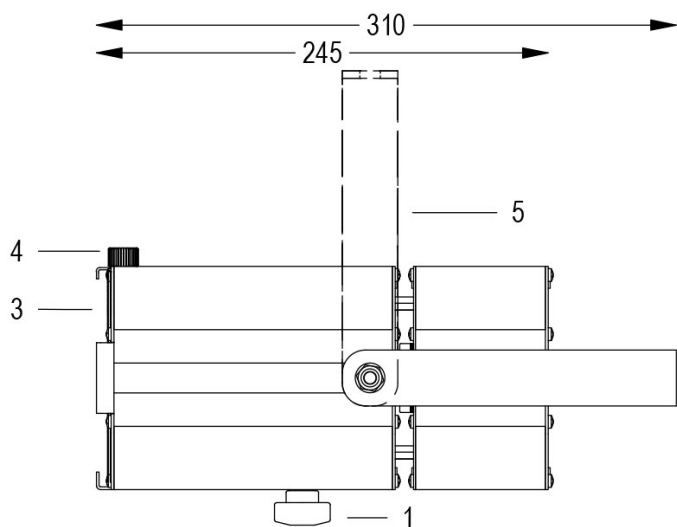

**Technical data:**

Power supply	100-240 V AC 50/60Hz
Current	0.25 A @230V AC
Maximum power consumption	55W
Electrical insulation class	I
Connection	1 m OF NEOPRENE CABLE 3X1.5
Beam angle	17°/100°
Number of LEDs	1
LED colour	3000K
Colour Rendering	CRI>90
Total luminous flux	6900 lumens
Body	EXTRUDED ALUMINIUM + SHEET METAL
Finish colour	PAINTED WHITE
Weight	1.8 kg
IP protection rating	IP20
Working position	ANY
Cooling system	FORCED VENTILATION
Ambient temperature limits	-20°C/+40°C
Thermal protection	ACTIVE ELECTRONICS
Control signal	DMX 512 - DALI
DMX channels	1 DIMMER (8bit) - 1 DIMMER msb, 2 DIMMER lsb (16bit)

- 1 ADJUSTABLE ZOOM
- 2 FRESNEL LENS
- 3 GEL HOLDER FRAME
- 4 FRAME RETAINING FLYWHEEL
- 5 ORIENTABLE FORK
- 6 PIVOT HINGE

13/05/22 - The data in this document may be changed without notice in order to improve the product or to correct any errors.

# MINI PONY F DMX WHITE 3000K

Cod. 9801035202

SPOTLIGHT WITH GEL HOLDER and 1m of CABLE

Handy orientable spotlight with a compact size and manual zoom adjustment with Fresnel lens, 1 COB high-power source, controlled with DMX 512 and DALI signals. Complete with gel holder frame. CUSTOM COLORS ON REQUEST.