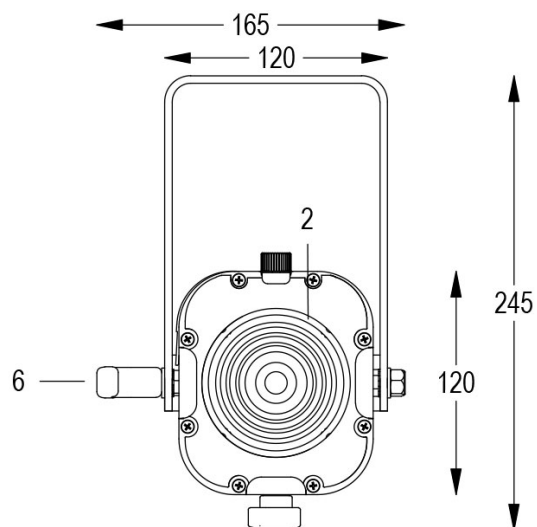

**Technical data:**

Power supply	100-240 V AC 50/60Hz
Current	0.25 A @230V AC
Maximum power consumption	55W
Electrical insulation class	I
Connection	1 m OF NEOPRENE CABLE 3X1.5
Beam angle	17°/100°
Number of LEDs	1
LED colour	3000K
Colour Rendering	CRI>90
Total luminous flux	6900 lumens
Body	EXTRUDED ALUMINIUM + SHEET METAL
Finish colour	PAINTED WHITE
Weight	1.8 kg
IP protection rating	IP20
Working position	ANY
Cooling system	FORCED VENTILATION
Ambient temperature limits	-20°C/+40°C
Thermal protection	ACTIVE ELECTRONICS
Control signal	DMX 512 - DALI
DMX channels	1 DIMMER (8bit) - 1 DIMMER msb, 2 DIMMER lsb (16bit)

- 1 ADJUSTABLE ZOOM
- 2 FRESNEL LENS
- 3 GEL HOLDER FRAME
- 4 FRAME RETAINING FLYWHEEL
- 5 ORIENTABLE FORK
- 6 PIVOT HINGE

13/05/22 - The data in this document may be changed without notice in order to improve the product or to correct any errors.

# MINI PONY F DMX WHITE 3000K

Cod. 9801035202

SPOTLIGHT WITH GEL HOLDER and 1m of CABLE

Handy orientable spotlight with a compact size and manual zoom adjustment with Fresnel lens, 1 COB high-power source, controlled with DMX 512 and DALI signals. Complete with gel holder frame. CUSTOM COLORS ON REQUEST.