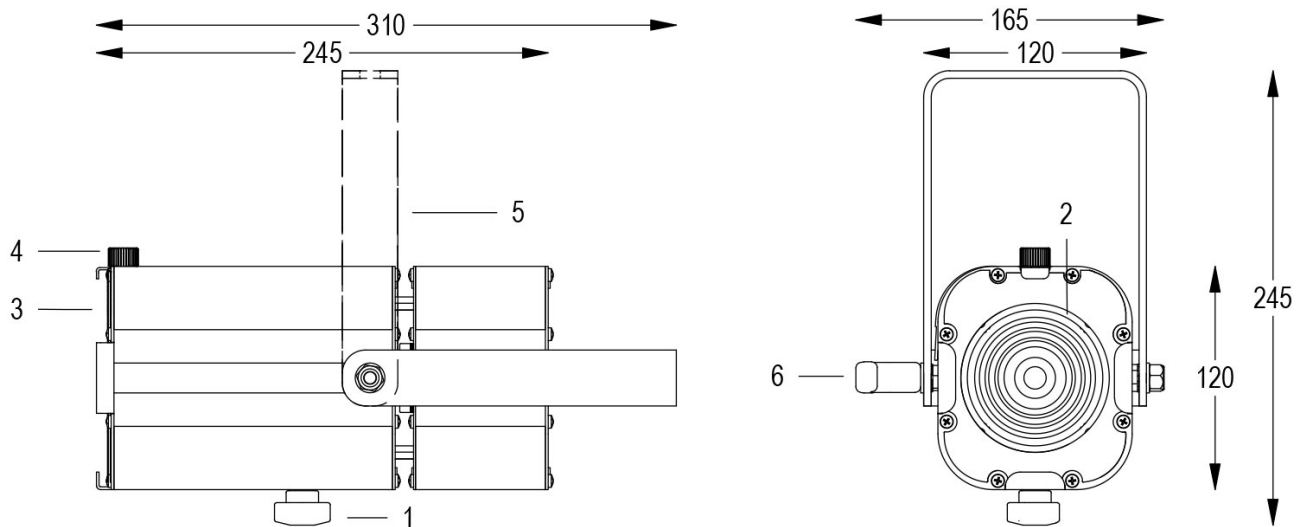

Technical data:

Power supply	100-240 V AC 50/60Hz
Current	0.25 A @230V AC
Maximum power consumption	55W
Electrical insulation class	I
Connection	1 m OF NEOPRENE CABLE 3X1.5
Beam angle	17°/100°
Number of LEDs	1
LED colour	5600K
Colour Rendering	CRI>90
Total luminous flux	7300 lumens
Body	EXTRUDED ALUMINIUM + SHEET METAL
Finish colour	PAINTED GREY
Weight	1.8 kg
IP protection rating	IP20
Working position	ANY
Cooling system	FORCED VENTILATION
Ambient temperature limits	-20°C/+40°C
Thermal protection	ACTIVE ELECTRONICS
Control signal	DMX 512 - DALI
DMX channels	1 DIMMER (8bit) - 1 DIMMER msb, 2 DIMMER lsb (16bit)

- 1 ADJUSTABLE ZOOM
- 2 FRESNEL LENS
- 3 GEL HOLDER FRAME
- 4 FRAME RETAINING FLYWHEEL
- 5 ORIENTABLE FORK
- 6 PIVOT HINGE

13/05/22 - The data in this document may be changed without notice in order to improve the product or to correct any errors.

MINI PONY F DMX GREY 5600K

Cod. 9801034104

SPOTLIGHT WITH GEL HOLDER and 1m of CABLE

Handy orientable spotlight with a compact size and manual zoom adjustment with Fresnel lens, 1 COB high-power source, controlled with DMX 512 and DALI signals. Complete with gel holder frame. CUSTOM COLORS ON REQUEST.

Allo zoom minimo

Dist. m	2	4	6	8	10	12
Lux	6019	1505	669	376	241	167
Diam. m	0,5	1,1	1,6	2,2	2,7	3,3

Allo zoom massimo

Dist. m	2	3	4	5	6	7
Lux	979	435	245	157	109	80
Diam. m	3,4	5,2	6,9	8,6	10,3	12,1

13/05/22 - The data in this document may be changed without notice in order to improve the product or to correct any errors.