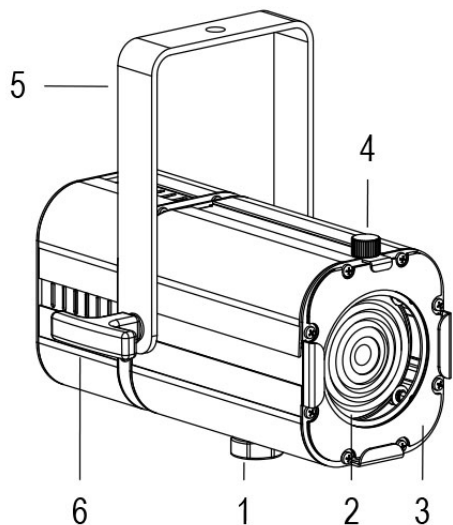

MINI PONY F DMX GREY 5600K

Cod. 9801034104

SPOTLIGHT WITH GEL HOLDER and 1m of CABLE

Handy orientable spotlight with a compact size and manual zoom adjustment with Fresnel lens, 1 COB high-power source, controlled with DMX 512 and DALI signals. Complete with gel holder frame. CUSTOM COLORS ON REQUEST.

Technical data:

Power supply	100-240 V AC 50/60Hz
Current	0.25 A @230V AC
Maximum power consumption	55W
Electrical insulation class	I
Connection	1 m OF NEOPRENE CABLE 3X1.5
Beam angle	17°/100°
Number of LEDs	1
LED colour	5600K
Colour Rendering	CRI>90
Total luminous flux	7300 lumens
Body	EXTRUDED ALUMINIUM + SHEET METAL
Finish colour	PAINTED GREY
Weight	1.8 kg
IP protection rating	IP20
Working position	ANY
Cooling system	FORCED VENTILATION
Ambient temperature limits	-20°C/+40°C
Thermal protection	ACTIVE ELECTRONICS
Control signal	DMX 512 - DALI
DMX channels	1 DIMMER (8bit) - 1 DIMMER msb, 2 DIMMER lsb (16bit)

- 1 ADJUSTABLE ZOOM
- 2 FRESNEL LENS
- 3 GEL HOLDER FRAME
- 4 FRAME RETAINING FLYWHEEL
- 5 ORIENTABLE FORK
- 6 PIVOT HINGE

13/05/22 - The data in this document may be changed without notice in order to improve the product or to correct any errors.