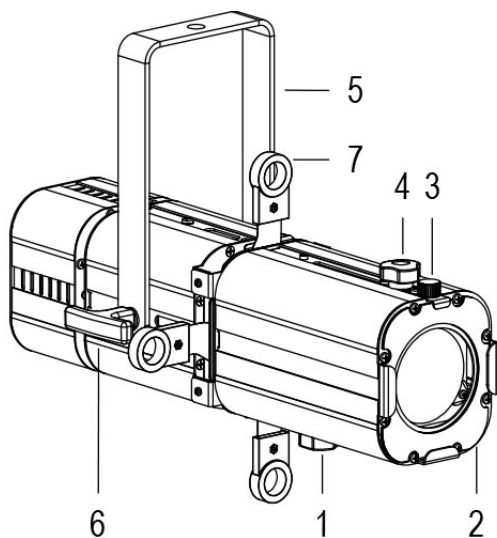

# MINI PONY PROFILE 20°/38° WHITE 5600K

**Cod. 9812004102**

SPOTLIGHT WITH GEL HOLDER and 1m of CABLE

Handy and adjustable spot with compact size with manual zoom and focus adjustment, high-power 1 COB source. Complete with color gel frame. CUSTOM COLORS ON REQUEST.

**Technical data:**

Power supply	100-240 V AC 50/60Hz
Current	0.25 A @230V AC
Maximum power consumption	55W
Electrical insulation class	I
Connection	1 m OF NEOPRENE CABLE 3X1.5
Beam angle	20°/38°
Number of LEDs	1
LED colour	5600K
Colour Rendering	CRI>90
Total luminous flux	7300 lumens
Body	EXTRUDED ALUMINIUM + SHEET METAL
Finish colour	PAINTED WHITE
Weight	2.8 kg
IP protection rating	IP20
Working position	ANY
Cooling system	FORCED VENTILATION
Ambient temperature limits	-20°C/+40°C
Thermal protection	ACTIVE ELECTRONICS
Control signal	DALI

- 1 ADJUSTABLE ZOOM
- 2 GEL HOLDER FRAME
- 3 FRAME RETAINING FLYWHEEL
- 4 ADJUSTABLE FOCUS
- 5 ORIENTABLE FORK
- 6 PIVOT HINGE
- 7 SHAPING SHUTTERS

13/05/22 - The data in this document may be changed without notice in order to improve the product or to correct any errors.