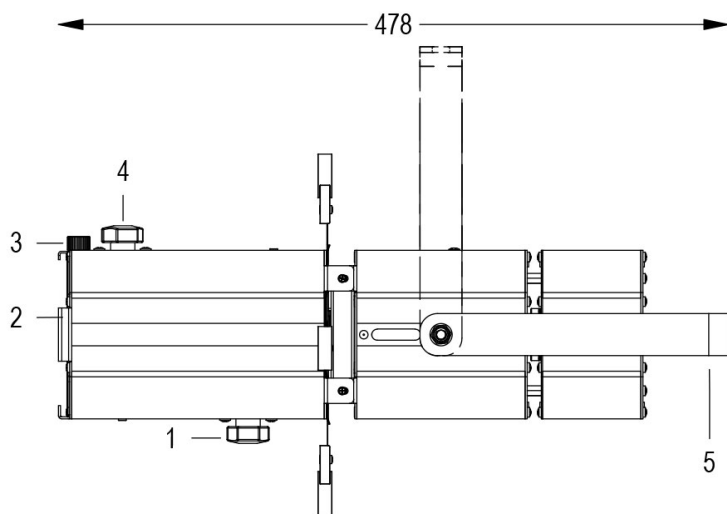

13/05/22 - The data in this document may be changed without notice in order to improve the product or to correct any errors.