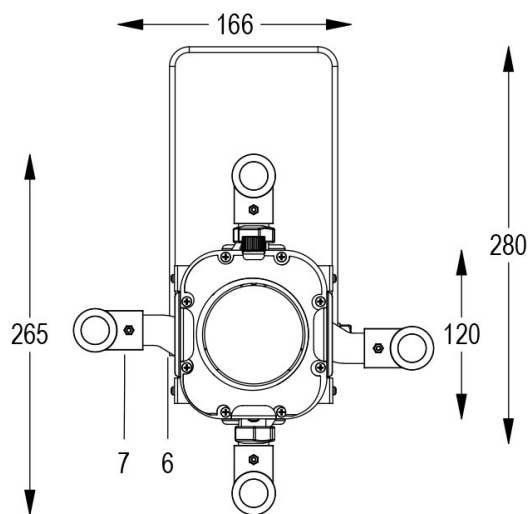

# MINI PONY PROFILE 20°/38° WHITE 5600K

**Cod. 9812004102**

SPOTLIGHT WITH GEL HOLDER and 1m of CABLE

Handy and adjustable spot with compact size with manual zoom and focus adjustment, high-power 1 COB source. Complete with color gel frame. CUSTOM COLORS ON REQUEST.

**Technical data:**

Power supply	100-240 V AC 50/60Hz
Current	0.25 A @230V AC
Maximum power consumption	55W
Electrical insulation class	I
Connection	1 m OF NEOPRENE CABLE 3X1.5
Beam angle	20°/38°
Number of LEDs	1
LED colour	5600K
Colour Rendering	CRI>90
Total luminous flux	7300 lumens
Body	EXTRUDED ALUMINIUM + SHEET METAL
Finish colour	PAINTED WHITE
Weight	2.8 kg
IP protection rating	IP20
Working position	ANY
Cooling system	FORCED VENTILATION
Ambient temperature limits	-20°C/+40°C
Thermal protection	ACTIVE ELECTRONICS
Control signal	DALI

- 1 ADJUSTABLE ZOOM
- 2 GEL HOLDER FRAME
- 3 FRAME RETAINING FLYWHEEL
- 4 ADJUSTABLE FOCUS
- 5 ORIENTABLE FORK
- 6 PIVOT HINGE
- 7 SHAPING SHUTTERS

13/05/22 - The data in this document may be changed without notice in order to improve the product or to correct any errors.