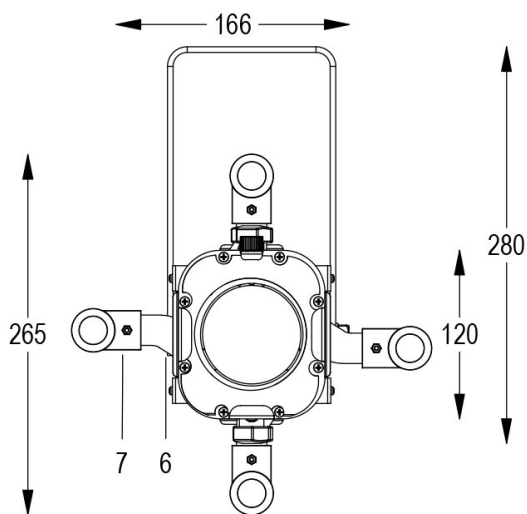

13/05/22 - The data in this document may be changed without notice in order to improve the product or to correct any errors.