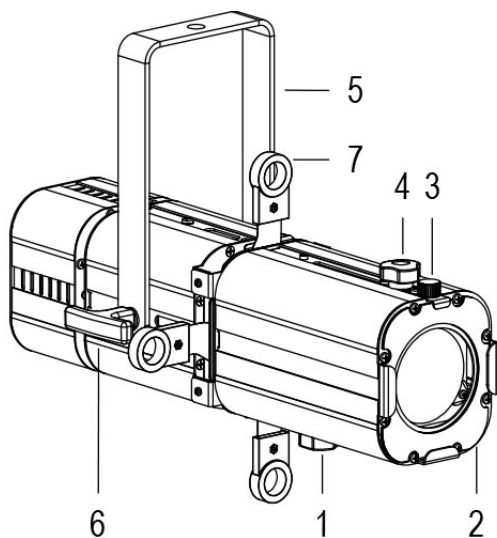

MINI PONY PROFILE 20°/38° GREY 5600K

Cod. 9812004104

SPOTLIGHT WITH GEL HOLDER and 1m of CABLE

Handy and adjustable spot with compact size with manual zoom and focus adjustment, high-power 1 COB source. Complete with color gel frame. CUSTOM COLORS ON REQUEST.

Technical data:

| | |
|-----------------------------|----------------------------------|
| Power supply | 100-240 V AC 50/60Hz |
| Current | 0.25 A @230V AC |
| Maximum power consumption | 55W |
| Electrical insulation class | I |
| Connection | 1 m OF NEOPRENE CABLE 3X1.5 |
| Beam angle | 20°/38° |
| Number of LEDs | 1 |
| LED colour | 5600K |
| Colour Rendering | CRI>90 |
| Total luminous flux | 7300 lumens |
| Body | EXTRUDED ALUMINIUM + SHEET METAL |
| Finish colour | PAINTED GREY |
| Weight | 2.8 kg |
| IP protection rating | IP20 |
| Working position | ANY |
| Cooling system | FORCED VENTILATION |
| Ambient temperature limits | -20°C/+40°C |
| Thermal protection | ACTIVE ELECTRONICS |
| Control signal | DALI |

- 1 ADJUSTABLE ZOOM
- 2 GEL HOLDER FRAME
- 3 FRAME RETAINING FLYWHEEL
- 4 ADJUSTABLE FOCUS
- 5 ORIENTABLE FORK
- 6 PIVOT HINGE
- 7 SHAPING SHUTTERS

13/05/22 - The data in this document may be changed without notice in order to improve the product or to correct any errors.