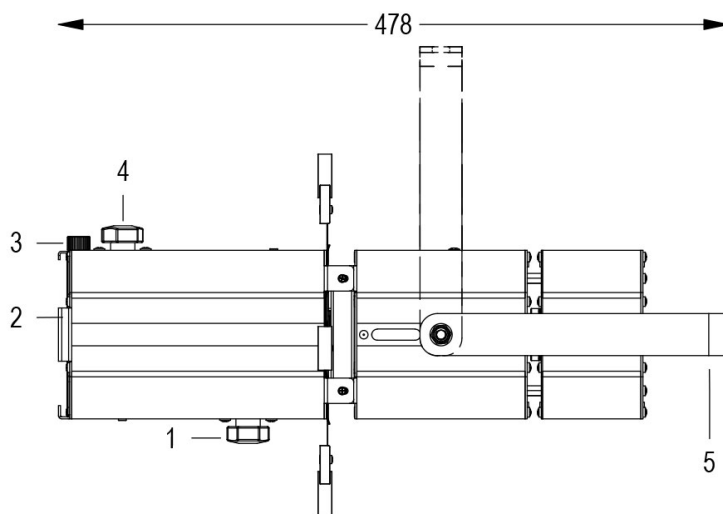

# MINI PONY PROFILE 20°/38° BLACK 3000K

**Cod. 9812000005**

SPOTLIGHT WITH GEL HOLDER and 1m of CABLE

Handy and adjustable spot with compact size with manual zoom and focus adjustment, high-power 1 COB source. Complete with color gel frame. CUSTOM COLORS ON REQUEST.

**Technical data:**

Power supply	100-240 V AC 50/60Hz
Current	0.25 A @230V AC
Maximum power consumption	55W
Electrical insulation class	I
Connection	1 m OF NEOPRENE CABLE 3X1.5
Beam angle	20°/38°
Number of LEDs	1
LED colour	3000K
Colour Rendering	CRI>90
Total luminous flux	6900 lumens
Body	EXTRUDED ALUMINIUM + SHEET METAL
Finish colour	PAINTED BLACK
Weight	2.8 kg
IP protection rating	IP20
Working position	ANY
Cooling system	FORCED VENTILATION
Ambient temperature limits	-20°C/+40°C
Thermal protection	ACTIVE ELECTRONICS
Control signal	DALI

- 1 ADJUSTABLE ZOOM
- 2 GEL HOLDER FRAME
- 3 FRAME RETAINING FLYWHEEL
- 4 ADJUSTABLE FOCUS
- 5 ORIENTABLE FORK
- 6 PIVOT HINGE
- 7 SHAPING SHUTTERS

13/05/22 - The data in this document may be changed without notice in order to improve the product or to correct any errors.