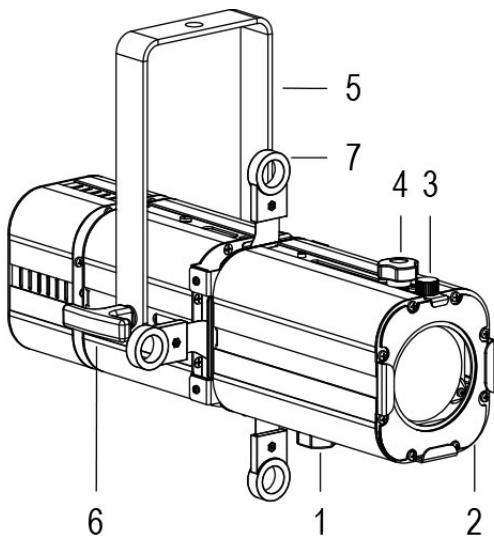

# MINI PONY PROFILE 20°/38° BLACK 3000K

**Cod. 9812000005**

SPOTLIGHT WITH GEL HOLDER and 1m of CABLE

Handy and adjustable spot with compact size with manual zoom and focus adjustment, high-power 1 COB source. Complete with color gel frame. CUSTOM COLORS ON REQUEST.

**Technical data:**

Power supply	100-240 V AC 50/60Hz
Current	0.25 A @230V AC
Maximum power consumption	55W
Electrical insulation class	I
Connection	1 m OF NEOPRENE CABLE 3X1.5
Beam angle	20°/38°
Number of LEDs	1
LED colour	3000K
Colour Rendering	CRI>90
Total luminous flux	6900 lumens
Body	EXTRUDED ALUMINIUM + SHEET METAL
Finish colour	PAINTED BLACK
Weight	2.8 kg
IP protection rating	IP20
Working position	ANY
Cooling system	FORCED VENTILATION
Ambient temperature limits	-20°C/+40°C
Thermal protection	ACTIVE ELECTRONICS
Control signal	DALI

- 1 ADJUSTABLE ZOOM
- 2 GEL HOLDER FRAME
- 3 FRAME RETAINING FLYWHEEL
- 4 ADJUSTABLE FOCUS
- 5 ORIENTABLE FORK
- 6 PIVOT HINGE
- 7 SHAPING SHUTTERS

13/05/22 - The data in this document may be changed without notice in order to improve the product or to correct any errors.