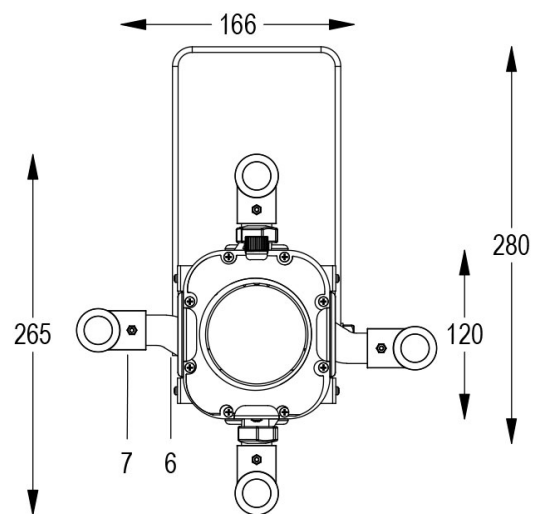

# MINI PONY PROFILE 20°/38° BLACK 3000K

**Cod. 9812000005**

SPOTLIGHT WITH GEL HOLDER and 1m of CABLE

Handy and adjustable spot with compact size with manual zoom and focus adjustment, high-power 1 COB source. Complete with color gel frame. CUSTOM COLORS ON REQUEST.

**Technical data:**

Power supply	100-240 V AC 50/60Hz
Current	0.25 A @230V AC
Maximum power consumption	55W
Electrical insulation class	I
Connection	1 m OF NEOPRENE CABLE 3X1.5
Beam angle	20°/38°
Number of LEDs	1
LED colour	3000K
Colour Rendering	CRI>90
Total luminous flux	6900 lumens
Body	EXTRUDED ALUMINIUM + SHEET METAL
Finish colour	PAINTED BLACK
Weight	2.8 kg
IP protection rating	IP20
Working position	ANY
Cooling system	FORCED VENTILATION
Ambient temperature limits	-20°C/+40°C
Thermal protection	ACTIVE ELECTRONICS
Control signal	DALI

- 1 ADJUSTABLE ZOOM
- 2 GEL HOLDER FRAME
- 3 FRAME RETAINING FLYWHEEL
- 4 ADJUSTABLE FOCUS
- 5 ORIENTABLE FORK
- 6 PIVOT HINGE
- 7 SHAPING SHUTTERS

13/05/22 - The data in this document may be changed without notice in order to improve the product or to correct any errors.