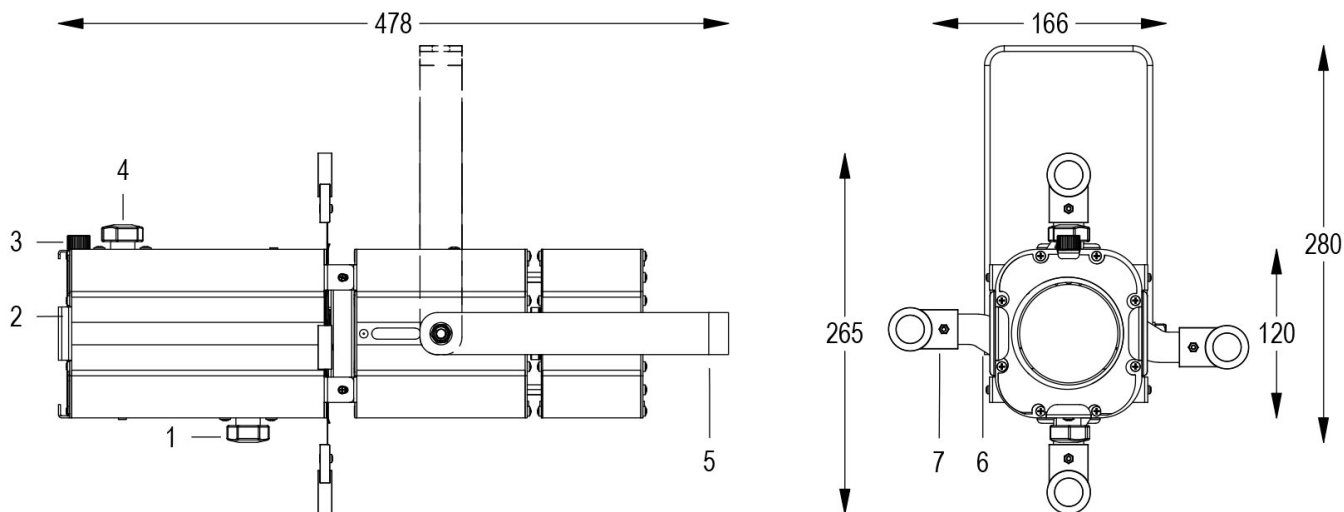

Technical data:

Power supply	100-240 V AC 50/60Hz
Current	0.25 A @230V AC
Maximum power consumption	55W
Electrical insulation class	I
Connection	1 m OF NEOPRENE CABLE 3X1.5
Beam angle	20°/38°
Number of LEDs	1
LED colour	5600K
Colour Rendering	CRI>90
Total luminous flux	7300 lumens
Body	EXTRUDED ALUMINIUM + SHEET METAL
Finish colour	PAINTED WHITE
Weight	2.8 kg
IP protection rating	IP20
Working position	ANY
Cooling system	FORCED VENTILATION
Ambient temperature limits	-20°C/+40°C
Thermal protection	ACTIVE ELECTRONICS
Control signal	DMX 512 - DALI
DMX channels	1 DIMMER (8bit) - 1 DIMMER msb, 2 DIMMER lsb (16bit)

- 1 ADJUSTABLE ZOOM
- 2 GEL HOLDER FRAME
- 3 FRAME RETAINING FLYWHEEL
- 4 ADJUSTABLE FOCUS
- 5 ORIENTABLE FORK
- 6 PIVOT HINGE
- 7 SHAPING SHUTTERS

13/05/22 - The data in this document may be changed without notice in order to improve the product or to correct any errors.

MINI PONY PROFILE 20°/38° DMX WHITE 5600K

Cod. 9812006602

SPOTLIGHT WITH GEL HOLDER, SHEARS and 1m of CABLE

Handy, compactly sized profile with 50 W LED source, controlled by DMX signal (DALI on request), manual zoom and focus adjustment, complete with jelly holder frame. CUSTOM COLORS ON REQUEST.

Allo zoom minimo

Dist. m	2	4	6	8	10	12
Lux	6500	1625	722	406	260	181
Diam. m	0,8	1,5	2,3	3,0	3,8	4,6

Allo zoom massimo

Dist. m	2	4	6	8	10	12
Lux	3975	994	442	248	159	110
Diam. m	1,4	2,9	4,3	5,8	7,2	8,6

13/05/22 - The data in this document may be changed without notice in order to improve the product or to correct any errors.