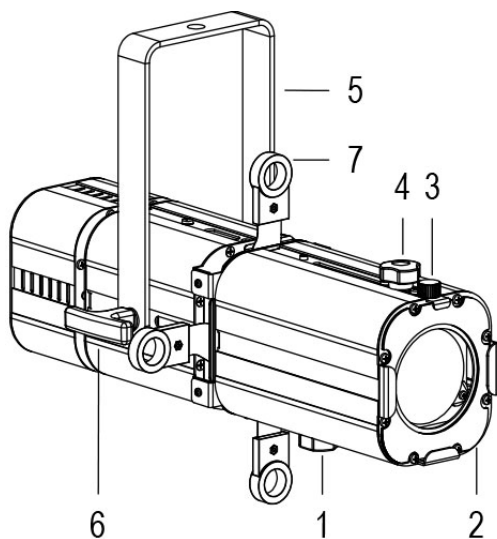

MINI PONY PROFILE 20°/38° DMX WHITE 5600K

Cod. 9812006602

SPOTLIGHT WITH GEL HOLDER, SHEARS and 1m of CABLE

Handy, compactly sized profile with 50 W LED source, controlled by DMX signal (DALI on request), manual zoom and focus adjustment, complete with jelly holder frame. CUSTOM COLORS ON REQUEST.

Technical data:

Power supply	100-240 V AC 50/60Hz
Current	0.25 A @230V AC
Maximum power consumption	55W
Electrical insulation class	I
Connection	1 m OF NEOPRENE CABLE 3X1.5
Beam angle	20°/38°
Number of LEDs	1
LED colour	5600K
Colour Rendering	CRI>90
Total luminous flux	7300 lumens
Body	EXTRUDED ALUMINIUM + SHEET METAL
Finish colour	PAINTED WHITE
Weight	2.8 kg
IP protection rating	IP20
Working position	ANY
Cooling system	FORCED VENTILATION
Ambient temperature limits	-20°C/+40°C
Thermal protection	ACTIVE ELECTRONICS
Control signal	DMX 512 - DALI
DMX channels	1 DIMMER (8bit) - 1 DIMMER msb, 2 DIMMER lsb (16bit)

- 1 ADJUSTABLE ZOOM
- 2 GEL HOLDER FRAME
- 3 FRAME RETAINING FLYWHEEL
- 4 ADJUSTABLE FOCUS
- 5 ORIENTABLE FORK
- 6 PIVOT HINGE
- 7 SHAPING SHUTTERS

13/05/22 - The data in this document may be changed without notice in order to improve the product or to correct any errors.