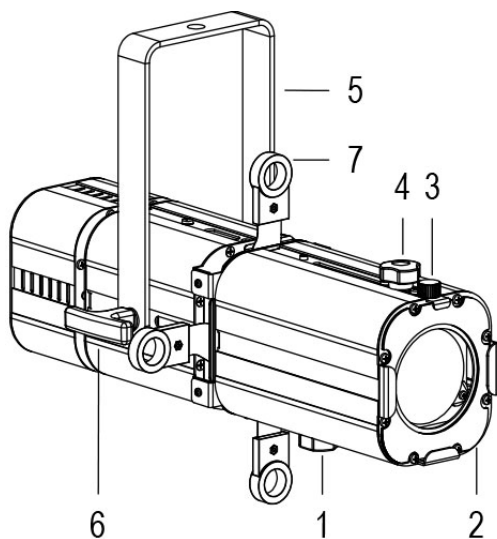

MINI PONY PROFILE

20°/38° DMX WHITE 3000K

Cod. 9812065202

SPOTLIGHT WITH GEL HOLDER, SHEARS and 1m of CABLE

Handy, compactly sized profile with 50 W LED source, controlled by DMX signal (DALI on request), manual zoom and focus adjustment, complete with jelly holder frame. CUSTOM COLORS ON REQUEST.

Technical data:

Power supply	100-240 V AC 50/60Hz
Current	0.25 A @230V AC
Maximum power consumption	55W
Electrical insulation class	I
Connection	1 m OF NEOPRENE CABLE 3X1.5
Beam angle	20°/38°
Number of LEDs	1
LED colour	3000K
Colour Rendering	CRI>90
Total luminous flux	6900 lumens
Body	EXTRUDED ALUMINIUM + SHEET METAL
Finish colour	PAINTED WHITE
Weight	2.8 kg
IP protection rating	IP20
Working position	ANY
Cooling system	FORCED VENTILATION
Ambient temperature limits	-20°C/+40°C
Thermal protection	ACTIVE ELECTRONICS
Control signal	DMX 512 - DALI
DMX channels	1 DIMMER (8bit) - 1 DIMMER msb, 2 DIMMER lsb (16bit)

- 1 ADJUSTABLE ZOOM
- 2 GEL HOLDER FRAME
- 3 FRAME RETAINING FLYWHEEL
- 4 ADJUSTABLE FOCUS
- 5 ORIENTABLE FORK
- 6 PIVOT HINGE
- 7 SHAPING SHUTTERS

13/05/22 - The data in this document may be changed without notice in order to improve the product or to correct any errors.