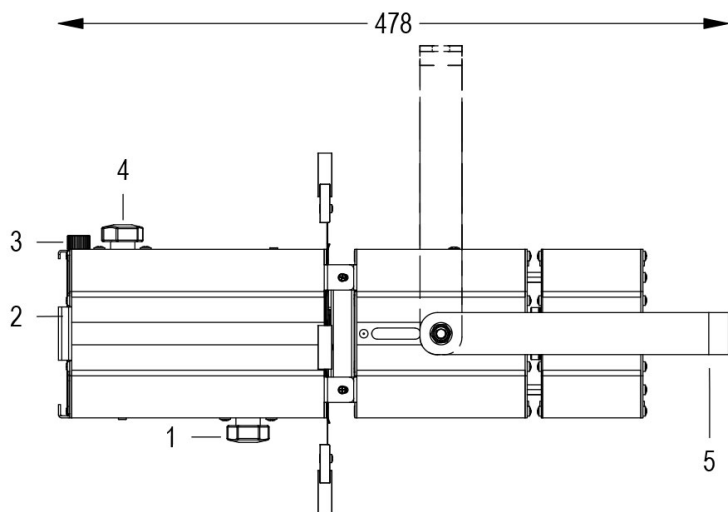

Technical data:

Power supply	100-240 V AC 50/60Hz
Current	0.25 A @230V AC
Maximum power consumption	55W
Electrical insulation class	I
Connection	1 m OF NEOPRENE CABLE 3X1.5
Beam angle	20°/38°
Number of LEDs	1
LED colour	3000K
Colour Rendering	CRI>90
Total luminous flux	6900 lumens
Body	EXTRUDED ALUMINIUM + SHEET METAL
Finish colour	PAINTED WHITE
Weight	2.8 kg
IP protection rating	IP20
Working position	ANY
Cooling system	FORCED VENTILATION
Ambient temperature limits	-20°C/+40°C
Thermal protection	ACTIVE ELECTRONICS
Control signal	DMX 512 - DALI
DMX channels	1 DIMMER (8bit) - 1 DIMMER msb, 2 DIMMER lsb (16bit)

- 1 ADJUSTABLE ZOOM
- 2 GEL HOLDER FRAME
- 3 FRAME RETAINING FLYWHEEL
- 4 ADJUSTABLE FOCUS
- 5 ORIENTABLE FORK
- 6 PIVOT HINGE
- 7 SHAPING SHUTTERS

13/05/22 - The data in this document may be changed without notice in order to improve the product or to correct any errors.

MINI PONY PROFILE 20°/38° DMX WHITE 3000K

Cod. 9812065202

SPOTLIGHT WITH GEL HOLDER, SHEARS and 1m of CABLE

Handy, compactly sized profile with 50 W LED source, controlled by DMX signal (DALI on request), manual zoom and focus adjustment, complete with jelly holder frame. CUSTOM COLORS ON REQUEST.