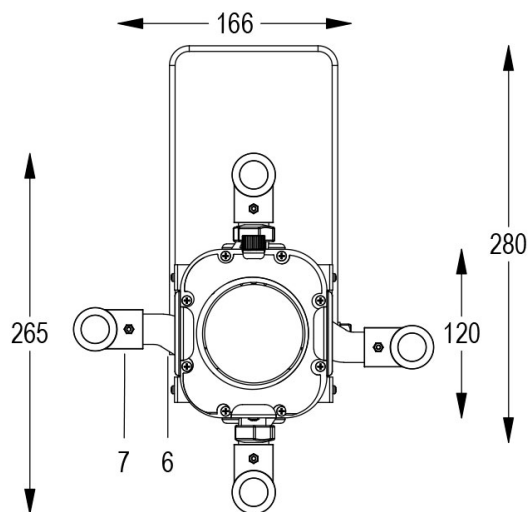

MINI PONY PROFILE

20°/38° DMX WHITE 3000K

Cod. 9812065202

SPOTLIGHT WITH GEL HOLDER, SHEARS and 1m of CABLE

Handy, compactly sized profile with 50 W LED source, controlled by DMX signal (DALI on request), manual zoom and focus adjustment, complete with jelly holder frame. CUSTOM COLORS ON REQUEST.

Technical data:

Power supply	100-240 V AC 50/60Hz
Current	0.25 A @230V AC
Maximum power consumption	55W
Electrical insulation class	I
Connection	1 m OF NEOPRENE CABLE 3X1.5
Beam angle	20°/38°
Number of LEDs	1
LED colour	3000K
Colour Rendering	CRI>90
Total luminous flux	6900 lumens
Body	EXTRUDED ALUMINIUM + SHEET METAL
Finish colour	PAINTED WHITE
Weight	2.8 kg
IP protection rating	IP20
Working position	ANY
Cooling system	FORCED VENTILATION
Ambient temperature limits	-20°C/+40°C
Thermal protection	ACTIVE ELECTRONICS
Control signal	DMX 512 - DALI
DMX channels	1 DIMMER (8bit) - 1 DIMMER msb, 2 DIMMER lsb (16bit)

- 1 ADJUSTABLE ZOOM
- 2 GEL HOLDER FRAME
- 3 FRAME RETAINING FLYWHEEL
- 4 ADJUSTABLE FOCUS
- 5 ORIENTABLE FORK
- 6 PIVOT HINGE
- 7 SHAPING SHUTTERS

13/05/22 - The data in this document may be changed without notice in order to improve the product or to correct any errors.