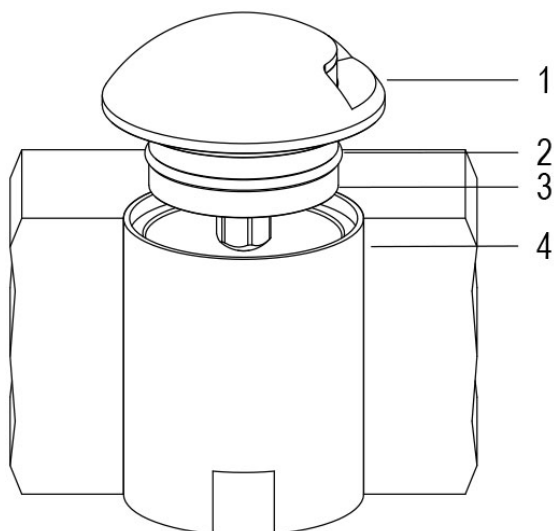

PUNTO L1 4000K 20°

Cod. 6801825464

SPOTLIGHT WITH FORMWORK and 1m of CABLE

Outdoor walkable fixed-color step marker with one side light outlet. With 3 high-power LEDs. With gray aluminum round dome. Not suitable for permanent immersion. Guaranteed for 60 days at full immersion. Complete with cable and formwork. Customizable colors on request. DIMMABLE WITH SPECIAL ACCESSORY. OTHER COLOR TEMPERATURES ON REQUEST.

Technical data:

| | |
|-----------------------------|------------------------------|
| Power supply | 24V DC |
| Current | 0,11 A |
| Maximum power consumption | 2,5 W |
| Electrical insulation class | III |
| Connection | 1 m OF NEOPRENE CABLE 2X0,75 |
| Maximum cable length | 450 m |
| Beam angle | 20° |
| Number of LEDs | 2 |
| LED colour | 4000K |
| Colour Rendering | CRI>80 |
| Total luminous flux | 288 lumen |
| Body | ANODIZED ALUMINIUM |
| Finish colour | PAINTED GREY |
| Weight | 0,5 Kg |
| IP protection rating | IP68 |
| Working position | WALKABLE |
| Cooling system | NATURAL CONVECTION |
| Ambient temperature limits | -20°C/+40°C |
| Thermal protection | ACTIVE ELECTRONICS |