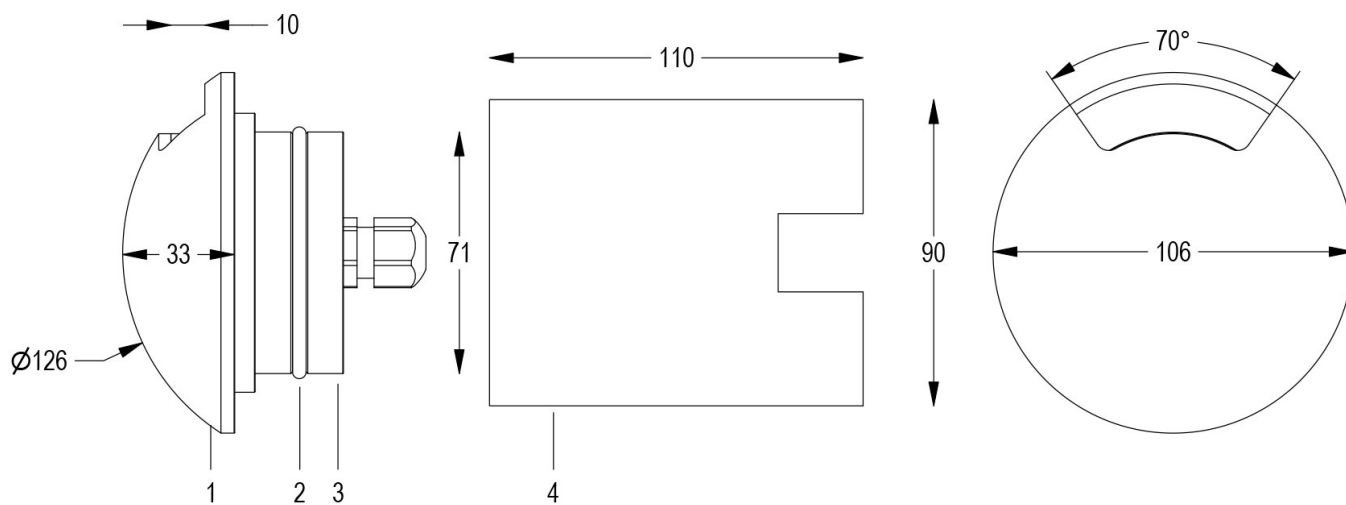

Technical data:

| | |
|-----------------------------|------------------------------|
| Power supply | 24V DC |
| Current | 0,11 A |
| Maximum power consumption | 2,5 W |
| Electrical insulation class | III |
| Connection | 1 m OF NEOPRENE CABLE 2X0,75 |
| Maximum cable length | 450 m |
| Beam angle | 20° |
| Number of LEDs | 2 |
| LED colour | 4000K |
| Colour Rendering | CRI>80 |
| Total luminous flux | 288 lumen |
| Body | ANODIZED ALUMINIUM |
| Finish colour | PAINTED GREY |
| Weight | 0,5 Kg |
| IP protection rating | IP68 |
| Working position | WALKABLE |
| Cooling system | NATURAL CONVECTION |
| Ambient temperature limits | -20°C/+40°C |
| Thermal protection | ACTIVE ELECTRONICS |

PUNTO L1 4000K 20°

Cod. 6801825464

SPOTLIGHT WITH FORMWORK and 1m of CABLE

Outdoor walkable fixed-color step marker with one side light outlet. With 3 high-power LEDs. With gray aluminum round dome. Not suitable for permanent immersion. Guaranteed for 60 days at full immersion. Complete with cable and formwork. Customizable colors on request. DIMMABLE WITH SPECIAL ACCESSORY. OTHER COLOR TEMPERATURES ON REQUEST.