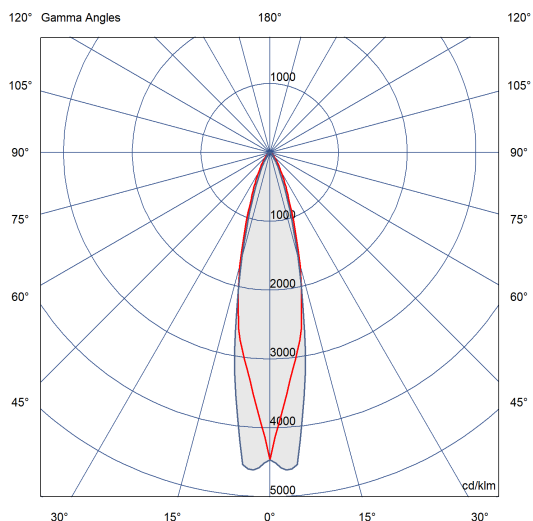

PUNTO L1 4000K 20°

Cod. 6801825464

SPOTLIGHT WITH FORMWORK and 1m of CABLE

Outdoor walkable fixed-color step marker with one side light outlet. With 3 high-power LEDs. With gray aluminum round dome. Not suitable for permanent immersion. Guaranteed for 60 days at full immersion. Complete with cable and formwork. Customizable colors on request. DIMMABLE WITH SPECIAL ACCESSORY. OTHER COLOR TEMPERATURES ON REQUEST.

16/05/22 - The data in this document may be changed without notice in order to improve the product or to correct any errors.