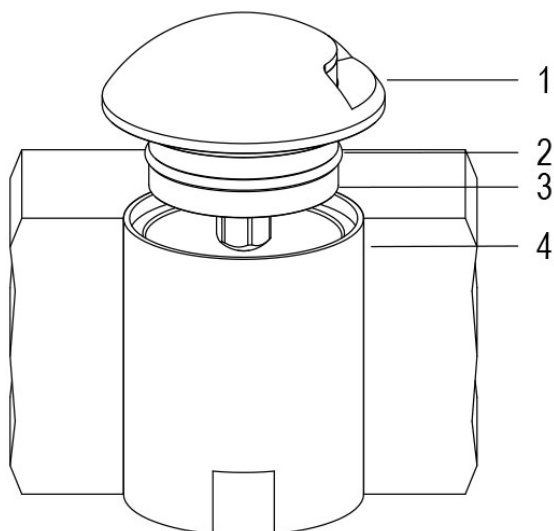

PUNTO L1 4000K 100°

Cod. 6801820064

SPOTLIGHT WITH FORMWORK and 1m of CABLE

Outdoor walkable fixed-color step marker with one side light outlet. With 3 high-power LEDs. With gray aluminum round dome. Not suitable for permanent immersion. Guaranteed for 60 days at full immersion. Complete with cable and formwork. Customizable colors on request. DIMMABLE WITH SPECIAL ACCESSORY. OTHER COLOR TEMPERATURES ON REQUEST.

Technical data:

Power supply	24V DC
Current	0,11 A
Maximum power consumption	2,5 W
Electrical insulation class	III
Connection	1 m OF NEOPRENE CABLE 2X0,75
Maximum cable length	450 m
Beam angle	100°
Number of LEDs	2
LED colour	4000K
Colour Rendering	CRI>80
Total luminous flux	288 lumen
Body	ANODIZED ALUMINIUM
Finish colour	PAINTED GREY
Weight	0,5 Kg
IP protection rating	IP68
Working position	WALKABLE
Cooling system	NATURAL CONVECTION
Ambient temperature limits	-20°C/+40°C
Thermal protection	ACTIVE ELECTRONICS