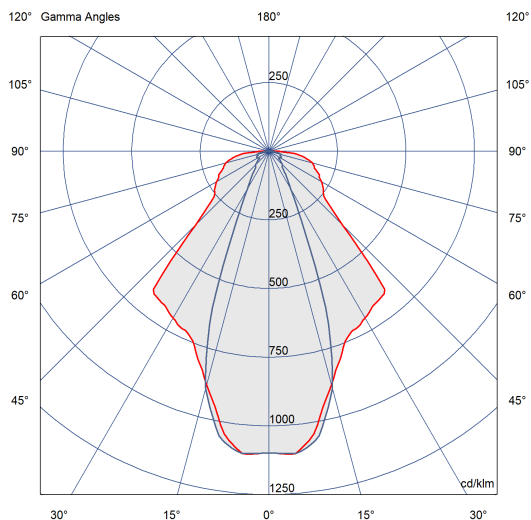

PUNTO L1 4000K 100°

Cod. 6801820064

SPOTLIGHT WITH FORMWORK and 1m of CABLE

Outdoor walkable fixed-color step marker with one side light outlet. With 3 high-power LEDs. With gray aluminum round dome. Not suitable for permanent immersion. Guaranteed for 60 days at full immersion. Complete with cable and formwork. Customizable colors on request. DIMMABLE WITH SPECIAL ACCESSORY. OTHER COLOR TEMPERATURES ON REQUEST.

16/05/22 - The data in this document may be changed without notice in order to improve the product or to correct any errors.