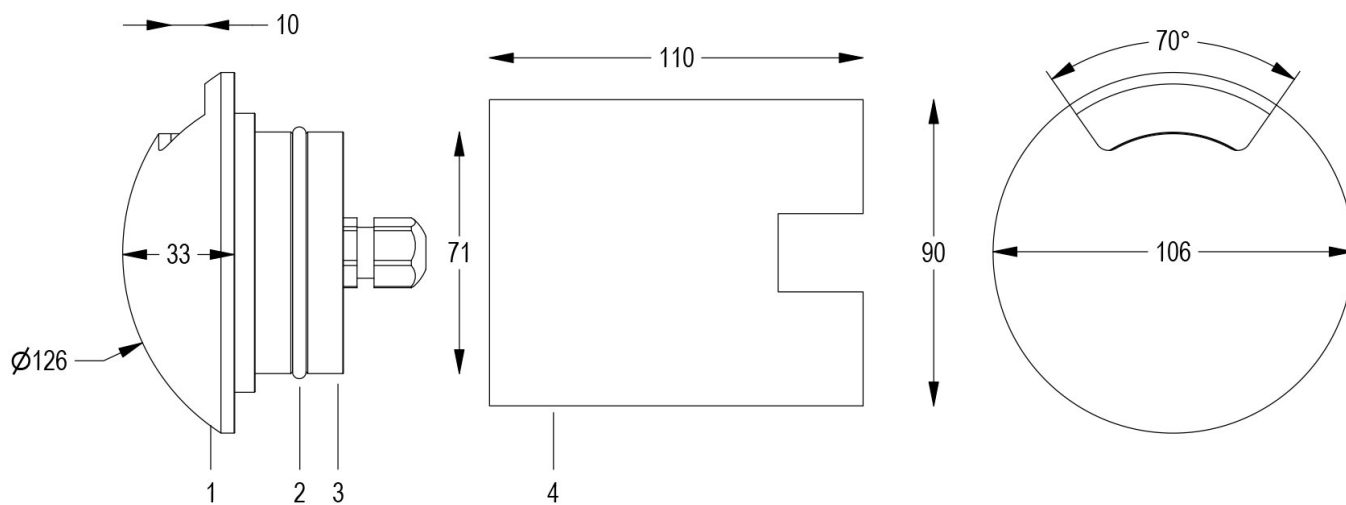

PUNTO L1 4000K 100°

Cod. 6801820064

SPOTLIGHT WITH FORMWORK and 1m of CABLE

Outdoor walkable fixed-color step marker with one side light outlet. With 3 high-power LEDs. With gray aluminum round dome. Not suitable for permanent immersion. Guaranteed for 60 days at full immersion. Complete with cable and formwork. Customizable colors on request. DIMMABLE WITH SPECIAL ACCESSORY. OTHER COLOR TEMPERATURES ON REQUEST.

16/05/22 - The data in this document may be changed without notice in order to improve the product or to correct any errors.