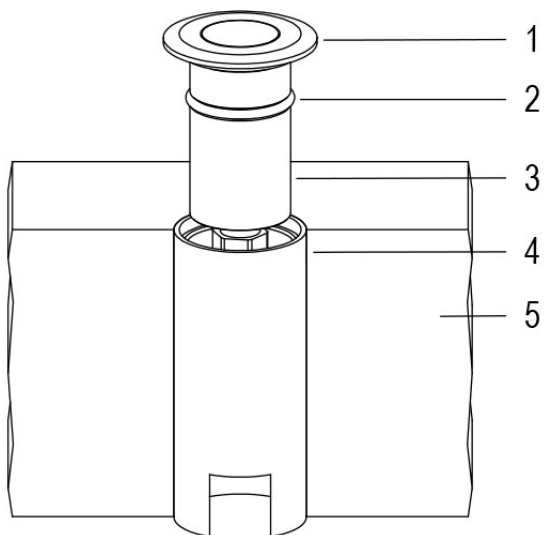

MICRO PUNTO WHITE

3000K 35°

Cod. 6801530090

SPOTLIGHT WITH FORMWORK and 1m of CABLE

Outdoor walkable fixed-color spotlight with 1 high-power LED. With round stainless steel flange polished to a mirror finish. Not suitable for permanent immersion. Guaranteed for 60 days of full immersion. Complete with power cord and formwork. DIMMABLE WITH SPECIAL ACCESSORY. OTHER COLOR TEMPERATURES ON REQUEST.

Technical data:

Power supply	24V DC
Current	0.15 A
Maximum power consumption	3,5 W
Electrical insulation class	III
Connection	1 m OF NEOPRENE CABLE 2X0,75
Maximum cable length	250 m
Beam angle	35°
Number of LEDs	1
LED colour	3000K
Colour Rendering	CRI>80
Total luminous flux	162 lumen
Body	ANODIZED ANTICORODAL ALUMINIUM + AISI316L STAINLESS STEEL
Finish colour	POLISHED STEEL
Weight	0,2 Kg
IP protection rating	IP68
Working position	WALKABLE
Cooling system	NATURAL CONVECTION
Ambient temperature limits	-20°C/+40°C