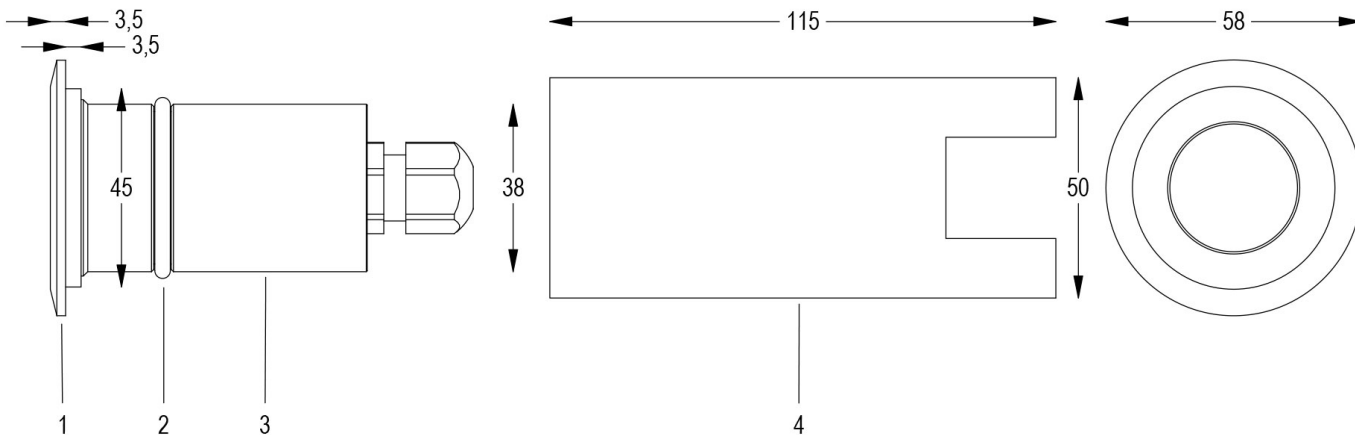

16/05/22 - The data in this document may be changed without notice in order to improve the product or to correct any errors.