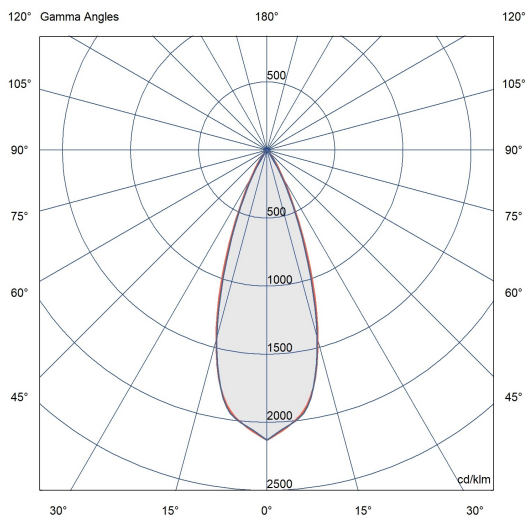

MICRO PUNTO WHITE 3000K 35°

Cod. 6801530090

SPOTLIGHT WITH FORMWORK and 1m of CABLE

Outdoor walkable fixed-color spotlight with 1 high-power LED. With round stainless steel flange polished to a mirror finish. Not suitable for permanent immersion. Guaranteed for 60 days of full immersion. Complete with power cord and formwork. DIMMABLE WITH SPECIAL ACCESSORY. OTHER COLOR TEMPERATURES ON REQUEST.

16/05/22 - The data in this document may be changed without notice in order to improve the product or to correct any errors.