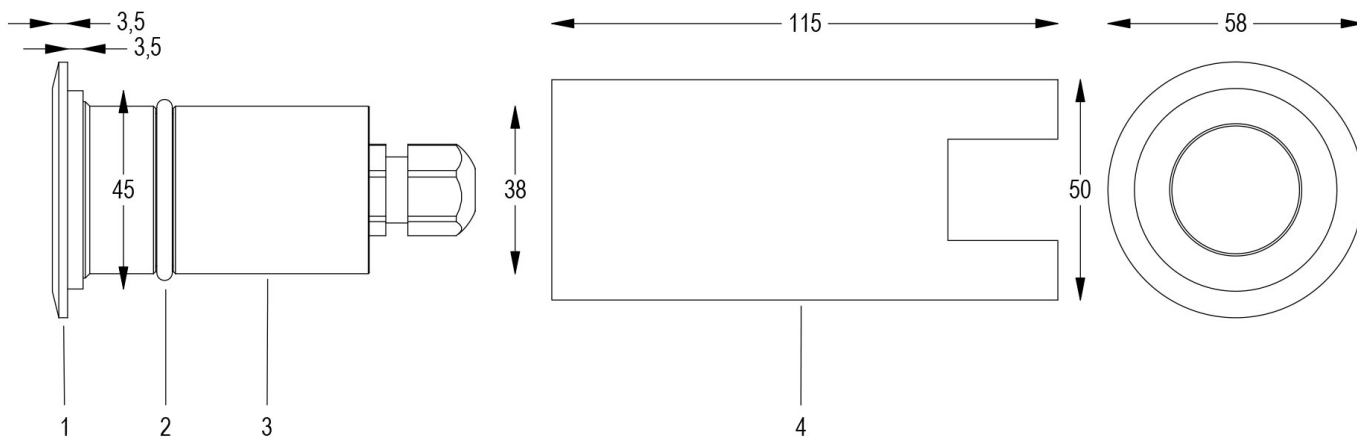

16/05/22 - The data in this document may be changed without notice in order to improve the product or to correct any errors.