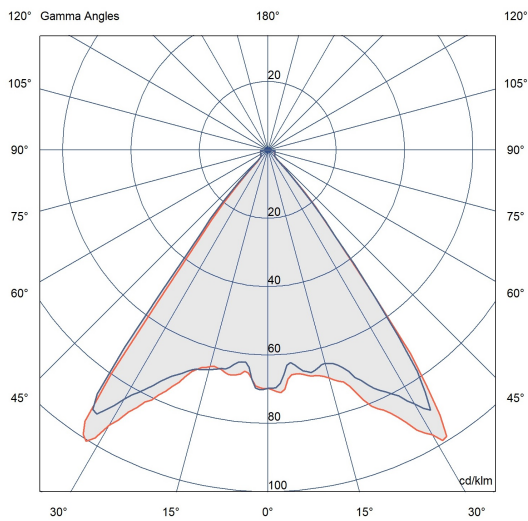

MICRO PUNTO WHITE 3000K 80°

Cod. 6801750090

SPOTLIGHT WITH FORMWORK and 1m of CABLE

Outdoor walkable fixed-color spotlight with 1 high-power LED. With round stainless steel flange polished to a mirror finish. Not suitable for permanent immersion. Guaranteed for 60 days of full immersion. Complete with power cord and formwork. DIMMABLE WITH SPECIAL ACCESSORY. OTHER COLOR TEMPERATURES ON REQUEST.

16/05/22 - The data in this document may be changed without notice in order to improve the product or to correct any errors.