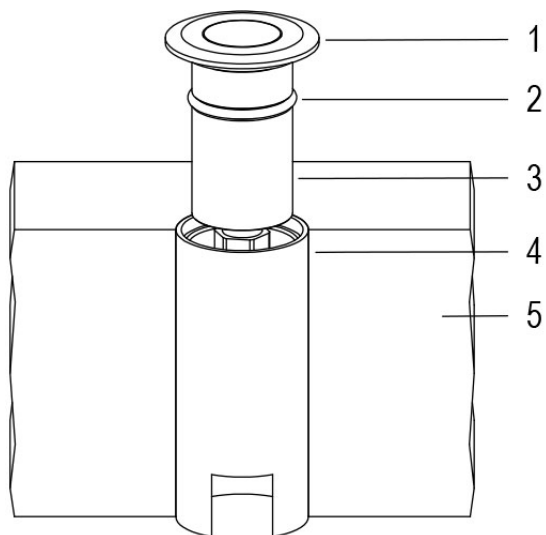

MICRO PUNTO WHITE 3000K 80°

Cod. 6801750090

SPOTLIGHT WITH FORMWORK and 1m of CABLE

Outdoor walkable fixed-color spotlight with 1 high-power LED. With round stainless steel flange polished to a mirror finish. Not suitable for permanent immersion. Guaranteed for 60 days of full immersion. Complete with power cord and formwork. DIMMABLE WITH SPECIAL ACCESSORY. OTHER COLOR TEMPERATURES ON REQUEST.

Technical data:

Power supply	24V DC
Current	0.15 A
Maximum power consumption	3,5 W
Electrical insulation class	III
Connection	1 m OF NEOPRENE CABLE 2X0,75
Maximum cable length	250 m
Beam angle	80°
Number of LEDs	1
LED colour	3000K
Colour Rendering	CRI>80
Total luminous flux	166 lumen
Body	ANODIZED ANTICORODAL ALUMINIUM + AISI316L STAINLESS STEEL
Finish colour	POLISHED STEEL
Weight	0,2 Kg
IP protection rating	IP68
Working position	WALKABLE
Cooling system	NATURAL CONVECTION
Ambient temperature limits	-20°C/+40°C