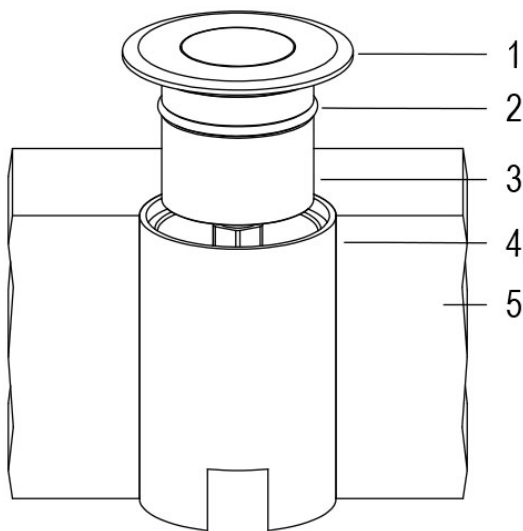

MINI PUNTO WHITE 4000K FROST

Cod. 6801607464

SPOTLIGHT WITH FORMWORK and 1m of CABLE

Outdoor walkable fixed-color 1 COB LED high-power floodlight. With frost diffuser and mirror-polished stainless steel round flange. Not suitable for permanent immersion. Guaranteed for 60 days of full immersion. Complete with power cord and formwork. DIMMABLE WITH SPECIAL ACCESSORY. OTHER COLOR TEMPERATURES ON REQUEST.

Technical data:

Power supply	24V DC
Current	0.15 A
Maximum power consumption	3.5 W
Electrical insulation class	III
Connection	1 m OF NEOPRENE CABLE 2X0,75
Maximum cable length	250 m
Beam angle	FROST
Number of LEDs	1 COB
LED colour	4000K
Colour Rendering	CRI>80
Total luminous flux	396 lumen
Body	ANODIZED ANTICORODAL ALUMINUM + AISI316L STAINLESS STEEL
Finish colour	POLISHED STEEL
Weight	0.6 Kg
IP protection rating	IP68
Working position	WALKABLE
Cooling system	NATURAL CONVECTION
Ambient temperature limits	-20°C/+40°C
Thermal protection	ACTIVE ELECTRONICS