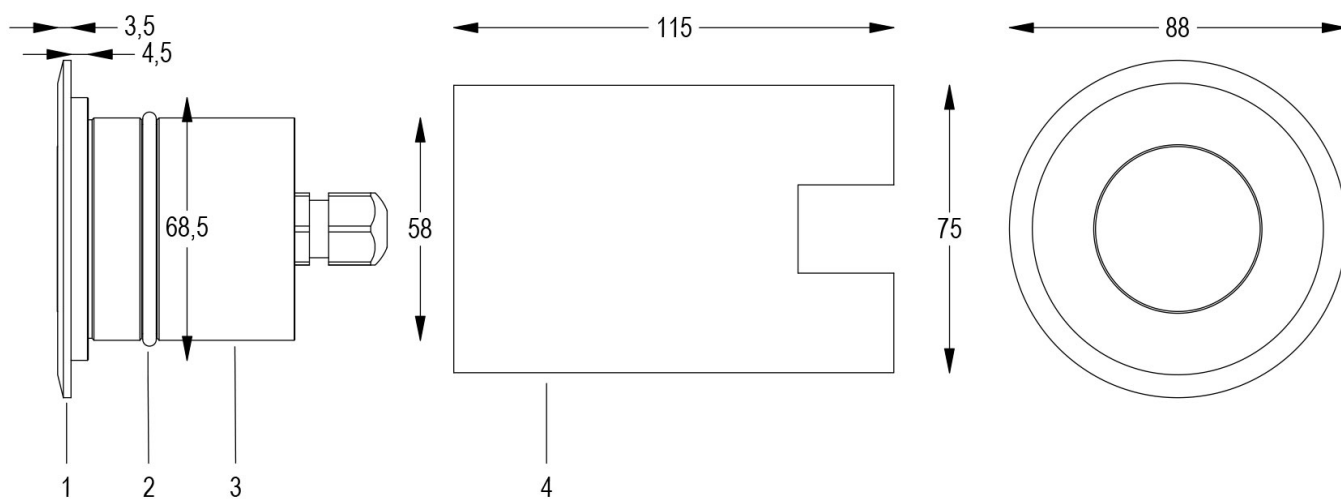

MINI PUNTO WHITE 4000K FROST

Cod. 6801607464

SPOTLIGHT WITH FORMWORK and 1m of CABLE

Outdoor walkable fixed-color 1 COB LED high-power floodlight. With frost diffuser and mirror-polished stainless steel round flange. Not suitable for permanent immersion. Guaranteed for 60 days of full immersion. Complete with power cord and formwork. DIMMABLE WITH SPECIAL ACCESSORY. OTHER COLOR TEMPERATURES ON REQUEST.

16/05/22 - The data in this document may be changed without notice in order to improve the product or to correct any errors.