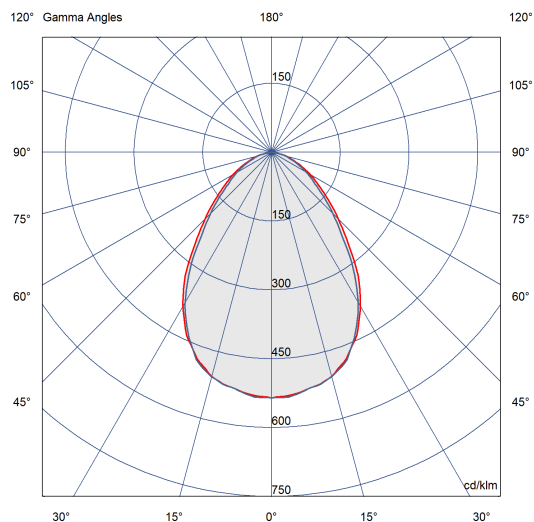

MINI PUNTO WHITE 4000K FROST

Cod. 6801607464

SPOTLIGHT WITH FORMWORK and 1m of CABLE

Outdoor walkable fixed-color 1 COB LED high-power floodlight. With frost diffuser and mirror-polished stainless steel round flange. Not suitable for permanent immersion. Guaranteed for 60 days of full immersion. Complete with power cord and formwork. DIMMABLE WITH SPECIAL ACCESSORY. OTHER COLOR TEMPERATURES ON REQUEST.

16/05/22 - The data in this document may be changed without notice in order to improve the product or to correct any errors.