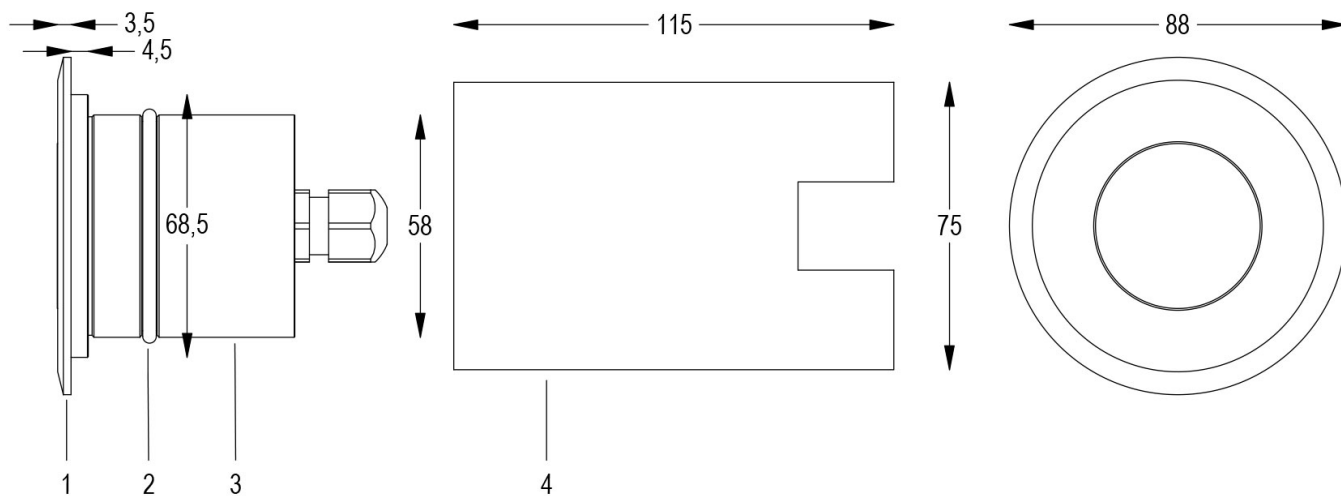

MINI PUNTO WHITE 3000K FROST

Cod. 6801607490

SPOTLIGHT WITH FORMWORK and 1m of CABLE

Outdoor walkable fixed-color 1 COB LED high-power floodlight. With frost diffuser and mirror-polished stainless steel round flange. Not suitable for permanent immersion. Guaranteed for 60 days of full immersion. Complete with power cord and formwork. DIMMABLE WITH SPECIAL ACCESSORY. OTHER COLOR TEMPERATURES ON REQUEST.

16/05/22 - The data in this document may be changed without notice in order to improve the product or to correct any errors.