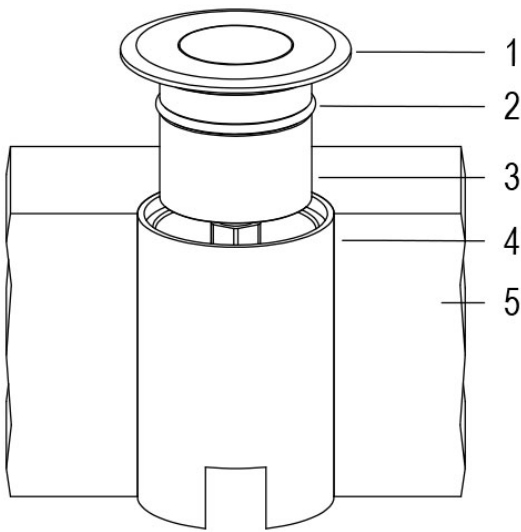

MINI PUNTO WHITE 3000K FROST

Cod. 6801607490

SPOTLIGHT WITH FORMWORK and 1m of CABLE

Outdoor walkable fixed-color 1 COB LED high-power floodlight. With frost diffuser and mirror-polished stainless steel round flange. Not suitable for permanent immersion. Guaranteed for 60 days of full immersion. Complete with power cord and formwork. DIMMABLE WITH SPECIAL ACCESSORY. OTHER COLOR TEMPERATURES ON REQUEST.

Technical data:

Power supply	24V DC
Current	0.15 A
Maximum power consumption	3.5 W
Electrical insulation class	III
Connection	1 m OF NEOPRENE CABLE 2X0,75
Maximum cable length	250 m
Beam angle	FROST
Number of LEDs	1 COB
LED colour	3000K
Colour Rendering	CRI>80
Total luminous flux	385 lumen
Body	ANODIZED ANTICORODAL ALUMINIUM + AISI316L STAINLESS STEEL
Finish colour	POLISHED STEEL
Weight	0.6 Kg
IP protection rating	IP68
Working position	WALKABLE
Cooling system	NATURAL CONVECTION
Ambient temperature limits	-20°C/+40°C
Thermal protection	ACTIVE ELECTRONICS