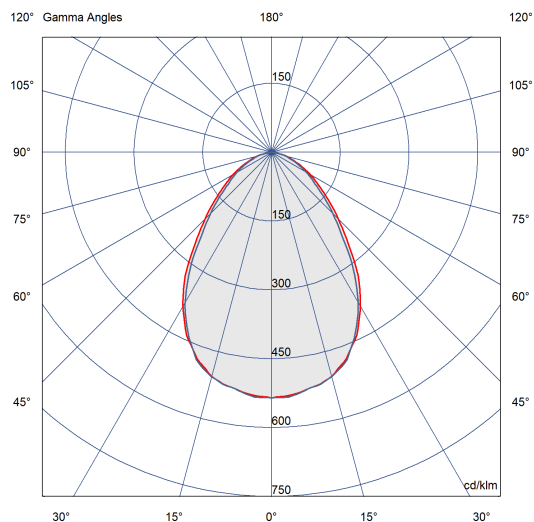

MINI PUNTO WHITE 3000K FROST

Cod. 6801607490

SPOTLIGHT WITH FORMWORK and 1m of CABLE

Outdoor walkable fixed-color 1 COB LED high-power floodlight. With frost diffuser and mirror-polished stainless steel round flange. Not suitable for permanent immersion. Guaranteed for 60 days of full immersion. Complete with power cord and formwork. DIMMABLE WITH SPECIAL ACCESSORY. OTHER COLOR TEMPERATURES ON REQUEST.

16/05/22 - The data in this document may be changed without notice in order to improve the product or to correct any errors.