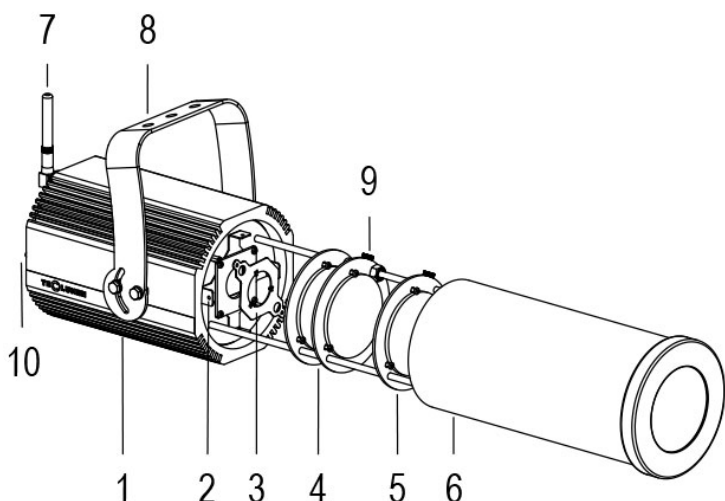

FORTE PROFILE 150 HD WL Cod. 0913057090

10°/15° 3000K GREY

FIXTURE WITH 1m of CABLE

Handy orientable profiler with a compact size and manual adjustment of zoom and focus, with high-definition optics, 1 COB source with ultra-high light output, controlled with DMX 512 wireless signal. Salt mist resistant paint. Anti-condensation valve. Complete with gobo holder.

Technical data:

Power supply	100-240 V AC 50/60Hz
Current	0.25 A @230V AC
Maximum power consumption	58W
Electrical insulation class	I
Connection	1 m OF NEOPRENE CABLE 3X1.5
Beam angle	10°/15°
Number of LEDs	1
LED colour	3000K
Colour Rendering	CRI>92
Total luminous flux	5559 lumens
Body	ANODIZED ALUMINIUM
Finish colour	PAINTED GREY RESISTANT TO SALT MIST
Weight	5.6 kg
IP protection rating	IP65
Working position	ANY
Cooling system	NATURAL CONVECTION
Ambient temperature limits	-20°C/+40°C
Thermal protection	ACTIVE ELECTRONICS
Control signal	WIRELESS DMX