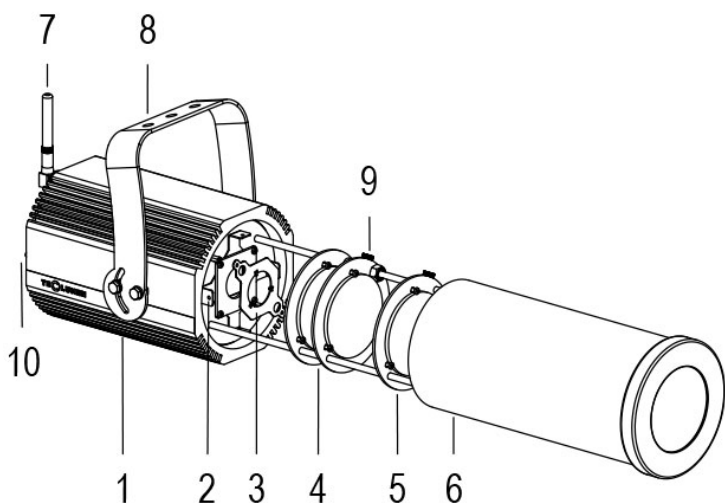

# FORTE PROFILE 150 HD WL Cod. 0913056505

## 10°/15° 5600K BLACK

FIXTURE WITH 1m of CABLE

Handy orientable profiler with a compact size and manual adjustment of zoom and focus, with high-definition optics, 1 COB source with ultra-high light output, controlled with DMX 512 wireless signal. Salt mist resistant paint. Anti-condensation valve. Complete with gobo holder.

### Technical data:

Power supply	100-240 V AC 50/60Hz
Current	0.25 A @230V AC
Maximum power consumption	58W
Electrical insulation class	I
Connection	1 m OF NEOPRENE CABLE 3X1.5
Beam angle	10°/15°
Number of LEDs	1
LED colour	5600K
Colour Rendering	CRI>80
Total luminous flux	5952 lumens
Body	ANODIZED ALUMINIUM
Finish colour	PAINTED BLACK
Weight	5.6 kg
IP protection rating	IP65
Working position	ANY
Cooling system	NATURAL CONVECTION
Ambient temperature limits	-20°C/+40°C
Thermal protection	ACTIVE ELECTRONICS
Control signal	WIRELESS DMX