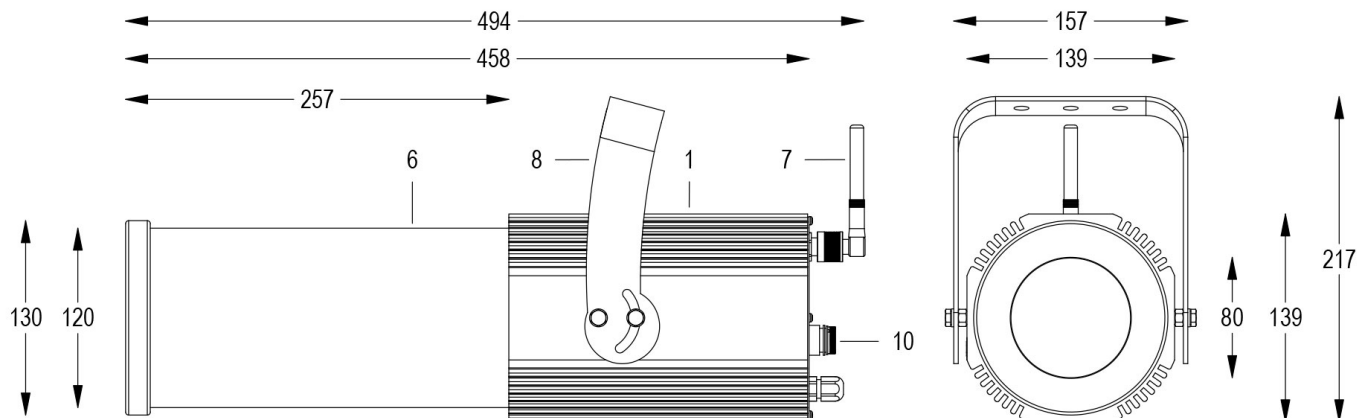

- 1 ALUMINIUM DIE CASTING
- 2 SHUTTERS
- 3 GOBO HOLDER
- 4 ZOOM LENSES
- 5 FOCUS LENS
- 6 IP65 COVERAGE
- 7 WIRELESS ANTENNA
- 8 ORIENTABLE BRACKET
- 9 ZOOM AND FOCUS TIGHTENING
- 10 ANTI-CONDENSATION VALVE