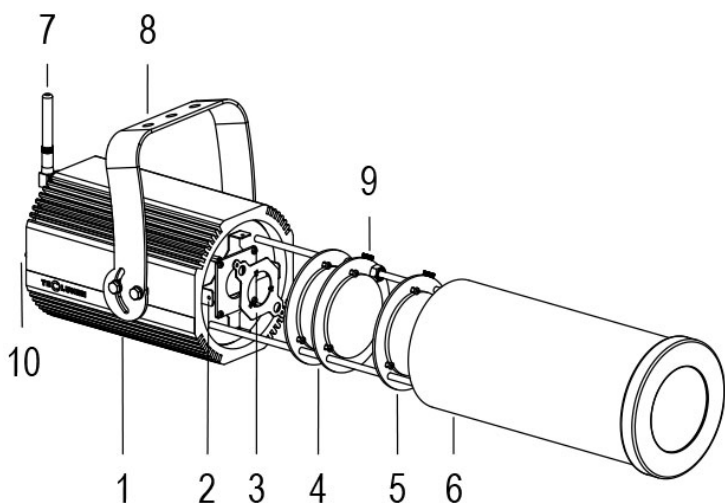

FORTE PROFILE 150 HD WL Cod. 0913057005

10°/15° 3000K BLACK

FIXTURE WITH 1m of CABLE

Handy orientable profiler with a compact size and manual adjustment of zoom and focus, with high-definition optics, 1 COB source with ultra-high light output, controlled with DMX 512 wireless signal. Salt mist resistant paint. Anti-condensation valve. Complete with gobo holder.

Technical data:

Power supply	100-240 V AC 50/60Hz
Current	0.25 A @230V AC
Maximum power consumption	58W
Electrical insulation class	I
Connection	1 m OF NEOPRENE CABLE 3X1.5
Beam angle	10°/15°
Number of LEDs	1
LED colour	3000K
Colour Rendering	CRI>92
Total luminous flux	5559 lumens
Body	ANODIZED ALUMINIUM
Finish colour	PAINTED BLACK
Weight	5.6 kg
IP protection rating	IP65
Working position	ANY
Cooling system	NATURAL CONVECTION
Ambient temperature limits	-20°C/+40°C
Thermal protection	ACTIVE ELECTRONICS
Control signal	WIRELESS DMX