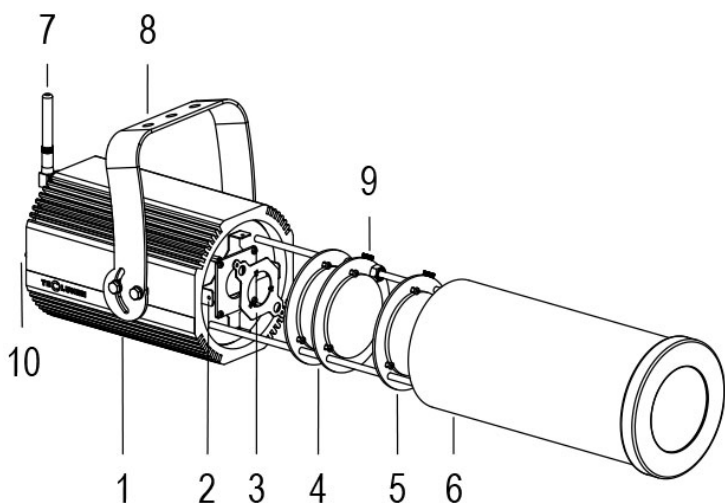

# FORTE PROFILE 150 HD WL Cod. 0913067004

## 16°/30° 5600K GREY

FIXTURE WITH 1m of CABLE

Handy orientable profiler with a compact size and manual adjustment of zoom and focus, with high-definition optics, 1 COB source with ultra-high light output, controlled with DMX 512 wireless signal. Salt mist resistant paint. Anti-condensation valve. Complete with gobo holder.

### Technical data:

Power supply	100-240 V AC 50/60Hz
Current	0.25 A @230V AC
Maximum power consumption	58W
Electrical insulation class	I
Connection	1 m OF NEOPRENE CABLE 3X1.5
Beam angle	16°/30°
Number of LEDs	1
LED colour	5600K
Colour Rendering	CRI>80
Total luminous flux	5952 lumens
Body	ANODIZED ALUMINIUM
Finish colour	PAINTED GREY RESISTANT TO SALT MIST
Weight	5.6 kg
IP protection rating	IP65
Working position	ANY
Cooling system	NATURAL CONVECTION
Ambient temperature limits	-20°C/+40°C
Thermal protection	ACTIVE ELECTRONICS
Control signal	WIRELESS DMX