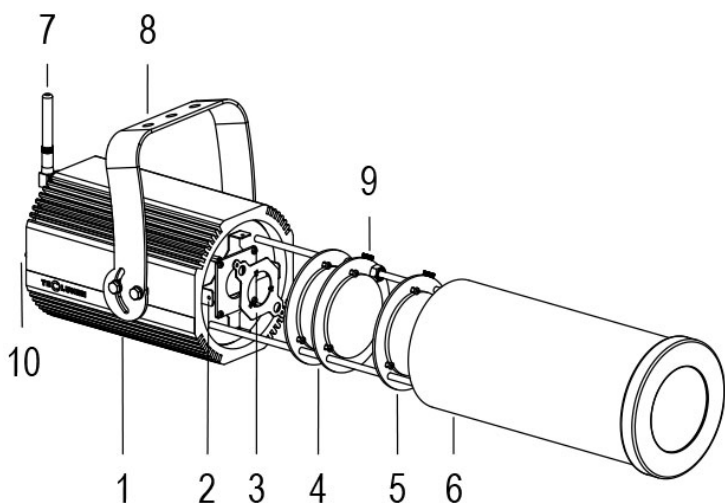

# FORTE PROFILE 150 HD WL Cod. 0913067005

## 16°/30° 5600K BLACK

FIXTURE WITH 1m of CABLE

Handy orientable profiler with a compact size and manual adjustment of zoom and focus, with high-definition optics, 1 COB source with ultra-high light output, controlled with DMX 512 wireless signal. Salt mist resistant paint. Anti-condensation valve. Complete with gobo holder.

### Technical data:

Power supply	100-240 V AC 50/60Hz
Current	0.25 A @230V AC
Maximum power consumption	58W
Electrical insulation class	I
Connection	1 m OF NEOPRENE CABLE 3X1.5
Beam angle	16°/30°
Number of LEDs	1
LED colour	5600K
Colour Rendering	CRI>80
Total luminous flux	5952 lumens
Body	ANODIZED ALUMINIUM
Finish colour	PAINTED BLACK
Weight	5.6 kg
IP protection rating	IP65
Working position	ANY
Cooling system	NATURAL CONVECTION
Ambient temperature limits	-20°C/+40°C
Thermal protection	ACTIVE ELECTRONICS
Control signal	WIRELESS DMX