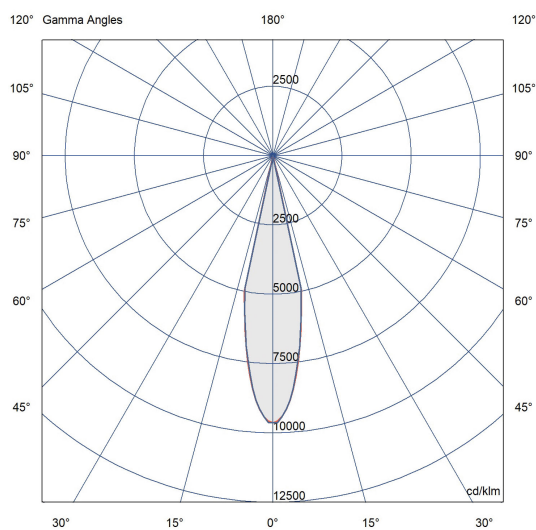

FORTE PROFILE 150 HD WL Cod. 0913065205

16°/30° 3000K BLACK

FIXTURE WITH 1m of CABLE

Handy orientable profiler with a compact size and manual adjustment of zoom and focus, with high-definition optics, 1 COB source with ultra-high light output, controlled with DMX 512 wireless signal. Salt mist resistant paint. Anti-condensation valve. Complete with gobo holder.

16/05/22 - The data in this document may be changed without notice in order to improve the product or to correct any errors.