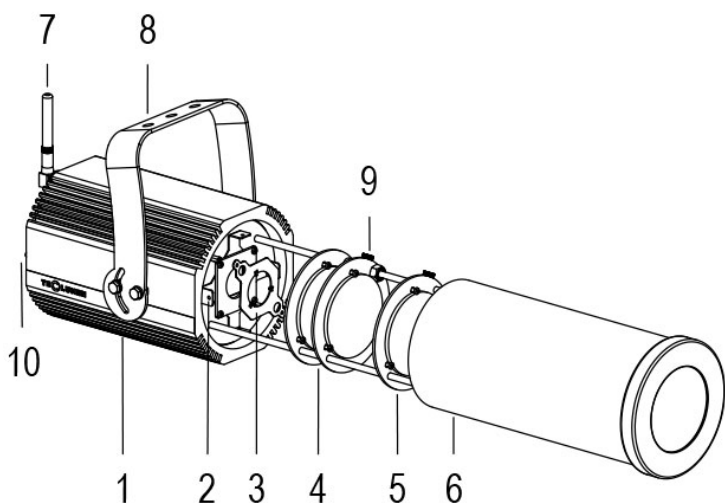

FORTE PROFILE 150 HD WL Cod. 0913065205

16°/30° 3000K BLACK

FIXTURE WITH 1m of CABLE

Handy orientable profiler with a compact size and manual adjustment of zoom and focus, with high-definition optics, 1 COB source with ultra-high light output, controlled with DMX 512 wireless signal. Salt mist resistant paint. Anti-condensation valve. Complete with gobo holder.

Technical data:

Power supply	100-240 V AC 50/60Hz
Current	0.25 A @230V AC
Maximum power consumption	58W
Electrical insulation class	I
Connection	1 m OF NEOPRENE CABLE 3X1.5
Beam angle	16°/30°
Number of LEDs	1
LED colour	3000K
Colour Rendering	CRI>92
Total luminous flux	5559 lumens
Body	ANODIZED ALUMINIUM
Finish colour	PAINTED BLACK
Weight	5.6 kg
IP protection rating	IP65
Working position	ANY
Cooling system	NATURAL CONVECTION
Ambient temperature limits	-20°C/+40°C
Thermal protection	ACTIVE ELECTRONICS
Control signal	WIRELESS DMX