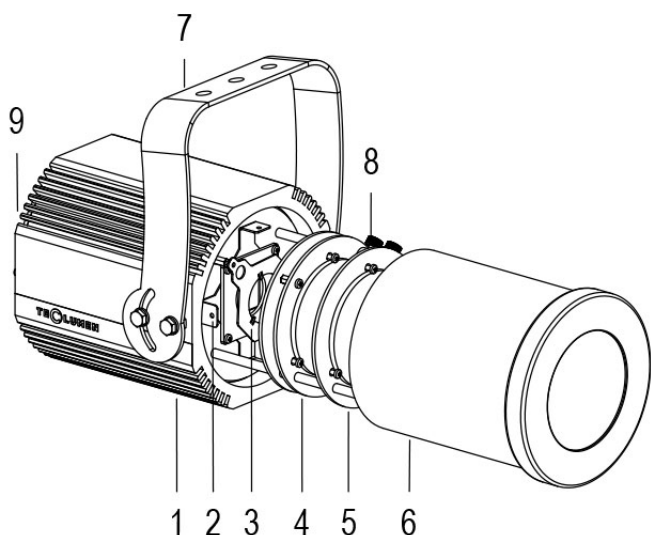

FORTE PROFILE 150 HD 20°/40° 5600K GREY

Cod. 0912062904

FIXTURE WITH 1m of CABLE

Handy orientable profiler with a compact size and manual adjustment of zoom and focus, with high-definition optics, 1 COB source with ultra-high light output. Salt mist resistant paint. Anti-condensation valve. Complete with gobo holder.

Technical data:

Power supply	100-240 V AC 50/60Hz
Current	0.25 A @230V AC
Maximum power consumption	58W
Electrical insulation class	NATURAL CONVECTION
Connection	1 m OF NEOPRENE CABLE 3X1.5
Beam angle	20°/40°
Number of LEDs	1
LED colour	5600K
Colour Rendering	CRI>80
Total luminous flux	5952 lumens
Body	ANODIZED ALUMINIUM
Finish colour	PAINTED GREY RESISTANT TO SALT MIST
Weight	5.6 kg
IP protection rating	IP65
Working position	ANY
Cooling system	NATURAL CONVECTION
Ambient temperature limits	-20°C/+40°C
Thermal protection	ACTIVE ELECTRONICS
Control signal	ON/OFF