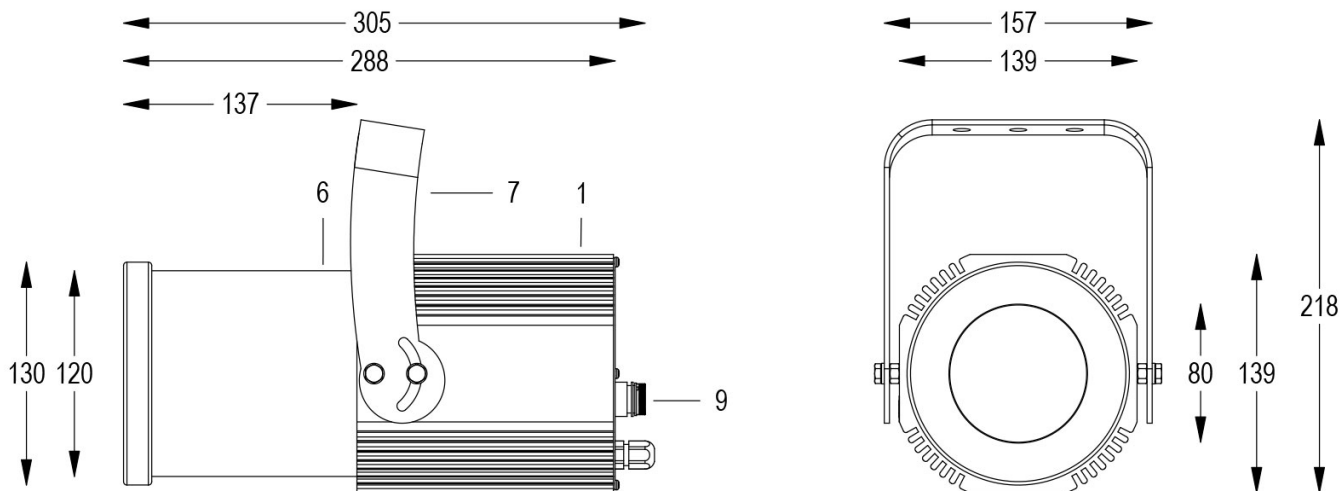

Technical data:

Power supply	100-240 V AC 50/60Hz
Current	0.25 A @230V AC
Maximum power consumption	58W
Electrical insulation class	NATURAL CONVECTION
Connection	1 m OF NEOPRENE CABLE 3X1.5
Beam angle	20°/40°
Number of LEDs	1
LED colour	5600K
Colour Rendering	CRI>80
Total luminous flux	5952 lumens
Body	ANODIZED ALUMINIUM
Finish colour	PAINTED GREY RESISTANT TO SALT MIST
Weight	5.6 kg
IP protection rating	IP65
Working position	ANY
Cooling system	NATURAL CONVECTION
Ambient temperature limits	-20°C/+40°C
Thermal protection	ACTIVE ELECTRONICS
Control signal	ON/OFF

- 1 ALUMINIUM DIE CASTING
- 2 SHUTTERS
- 3 GOBO HOLDER
- 4 ZOOM LENSES
- 5 FOCUS LENS
- 6 IP65 COVERAGE
- 7 ORIENTABLE BRACKET
- 8 ZOOM AND FOCUS TIGHTENING
- 9 ANTI-CONDENSATION VALVE

16/05/22 - The data in this document may be changed without notice in order to improve the product or to correct any errors.

FORTE PROFILE 150 HD 20°/40° 5600K GREY

Cod. 0912062904

FIXTURE WITH 1m of CABLE

Handy orientable profiler with a compact size and manual adjustment of zoom and focus, with high-definition optics, 1 COB source with ultra-high light output. Salt mist resistant paint. Anti-condensation valve. Complete with gobo holder.

Allo zoom minimo

Dist. m	5	10	15	20	25	30
Lux	2440	610	271	153	98	68
Diam. m	1,8	3,5	5,3	7,0	8,8	10,6

Allo zoom massimo

Dist. m	6	8	10	12	14	16
Lux	648	364	233	162	119	91
Diam. m	4,4	5,8	7,3	8,7	10,2	11,6