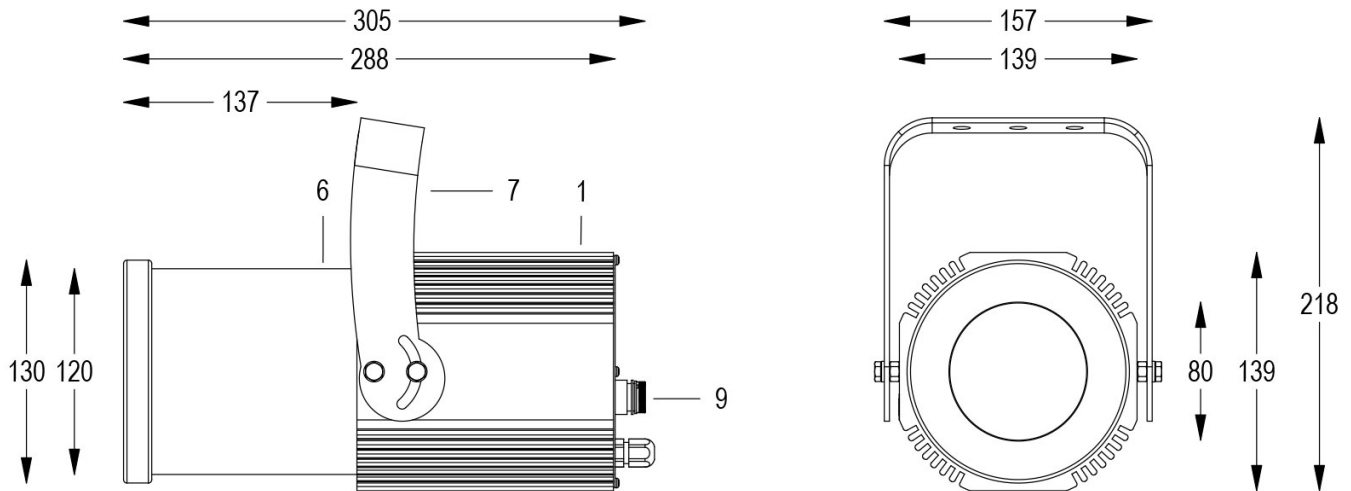

Technical data:

| | |
|-----------------------------|-------------------------------------|
| Power supply | 100-240 V AC 50/60Hz |
| Current | 0.25 A @230V AC |
| Maximum power consumption | 58W |
| Electrical insulation class | NATURAL CONVECTION |
| Connection | 1 m OF NEOPRENE CABLE 3X1.5 |
| Beam angle | 20°/40° |
| Number of LEDs | 1 |
| LED colour | 3000K |
| Colour Rendering | CRI>92 |
| Total luminous flux | 5559 lumens |
| Body | ANODIZED ALUMINIUM |
| Finish colour | PAINTED GREY RESISTANT TO SALT MIST |
| Weight | 5.6 kg |
| IP protection rating | IP65 |
| Working position | ANY |
| Cooling system | NATURAL CONVECTION |
| Ambient temperature limits | -20°C/+40°C |
| Thermal protection | ACTIVE ELECTRONICS |
| Control signal | ON/OFF |

- 1 ALUMINIUM DIE CASTING
- 2 SHUTTERS
- 3 GOBO HOLDER
- 4 ZOOM LENSES
- 5 FOCUS LENS
- 6 IP65 COVERAGE
- 7 ORIENTABLE BRACKET
- 8 ZOOM AND FOCUS TIGHTENING
- 9 ANTI-CONDENSATION VALVE

16/05/22 - The data in this document may be changed without notice in order to improve the product or to correct any errors.

FORTE PROFILE 150 HD 20°/40° 3000K GREY

Cod. 0912062990

FIXTURE WITH 1m of CABLE

Handy orientable profiler with a compact size and manual adjustment of zoom and focus, with high-definition optics, 1 COB source with ultra-high light output. Salt mist resistant paint. Anti-condensation valve. Complete with gobo holder.