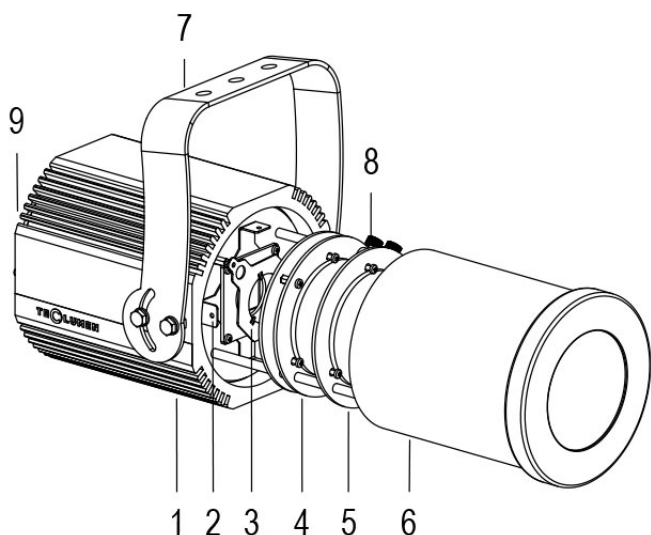

FORTE PROFILE 150 HD 20°/40° 3000K GREY

Cod. 0912062990

FIXTURE WITH 1m of CABLE

Handy orientable profiler with a compact size and manual adjustment of zoom and focus, with high-definition optics, 1 COB source with ultra-high light output. Salt mist resistant paint. Anti-condensation valve. Complete with gobo holder.

Technical data:

| | |
|-----------------------------|-------------------------------------|
| Power supply | 100-240 V AC 50/60Hz |
| Current | 0.25 A @230V AC |
| Maximum power consumption | 58W |
| Electrical insulation class | NATURAL CONVECTION |
| Connection | 1 m OF NEOPRENE CABLE 3X1.5 |
| Beam angle | 20°/40° |
| Number of LEDs | 1 |
| LED colour | 3000K |
| Colour Rendering | CRI>92 |
| Total luminous flux | 5559 lumens |
| Body | ANODIZED ALUMINIUM |
| Finish colour | PAINTED GREY RESISTANT TO SALT MIST |
| Weight | 5.6 kg |
| IP protection rating | IP65 |
| Working position | ANY |
| Cooling system | NATURAL CONVECTION |
| Ambient temperature limits | -20°C/+40°C |
| Thermal protection | ACTIVE ELECTRONICS |
| Control signal | ON/OFF |