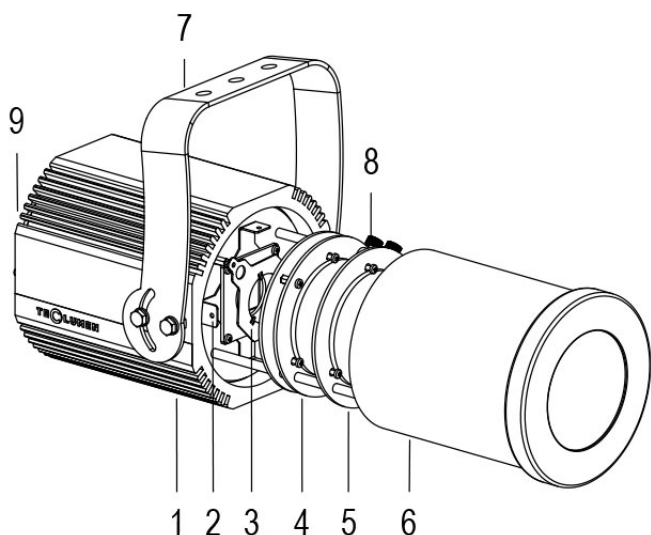

FORTE PROFILE 150 HD 20°/40° 5600K BLACK

Cod. 0913063405

FIXTURE WITH 1m of CABLE

Handy orientable profiler with a compact size and manual adjustment of zoom and focus, with high-definition optics, 1 COB source with ultra-high light output. Salt mist resistant paint. Anti-condensation valve. Complete with gobo holder.

Technical data:

Power supply	100-240 V AC 50/60Hz
Current	0.25 A @230V AC
Maximum power consumption	58W
Electrical insulation class	NATURAL CONVECTION
Connection	1 m OF NEOPRENE CABLE 3X1.5
Beam angle	20°/40°
Number of LEDs	1
LED colour	5600K
Colour Rendering	CRI>80
Total luminous flux	5952 lumens
Body	ANODIZED ALUMINIUM
Finish colour	PAINTED BLACK
Weight	5.6 kg
IP protection rating	IP65
Working position	ANY
Cooling system	NATURAL CONVECTION
Ambient temperature limits	-20°C/+40°C
Thermal protection	ACTIVE ELECTRONICS
Control signal	ON/OFF