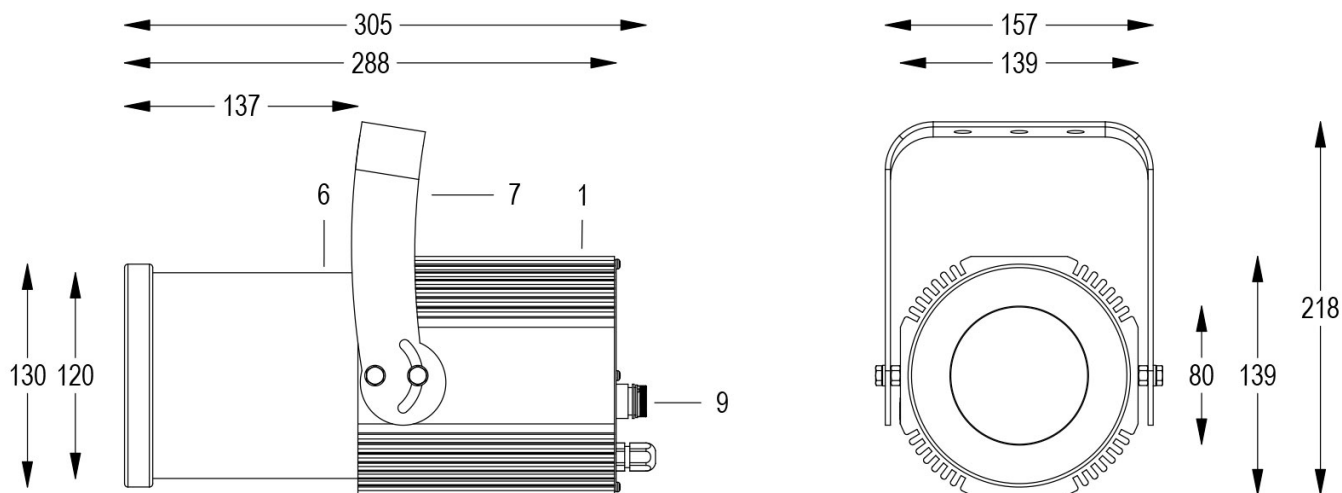

Technical data:

Power supply	100-240 V AC 50/60Hz
Current	0.25 A @230V AC
Maximum power consumption	58W
Electrical insulation class	NATURAL CONVECTION
Connection	1 m OF NEOPRENE CABLE 3X1.5
Beam angle	20°/40°
Number of LEDs	1
LED colour	5600K
Colour Rendering	CRI>80
Total luminous flux	5952 lumens
Body	ANODIZED ALUMINIUM
Finish colour	PAINTED BLACK
Weight	5.6 kg
IP protection rating	IP65
Working position	ANY
Cooling system	NATURAL CONVECTION
Ambient temperature limits	-20°C/+40°C
Thermal protection	ACTIVE ELECTRONICS
Control signal	ON/OFF

- 1 ALUMINIUM DIE CASTING
- 2 SHUTTERS
- 3 GOBO HOLDER
- 4 ZOOM LENSES
- 5 FOCUS LENS
- 6 IP65 COVERAGE
- 7 ORIENTABLE BRACKET
- 8 ZOOM AND FOCUS TIGHTENING
- 9 ANTI-CONDENSATION VALVE

16/05/22 - The data in this document may be changed without notice in order to improve the product or to correct any errors.

FORTE PROFILE 150 HD 20°/40° 5600K BLACK

Cod. 0913063405

FIXTURE WITH 1m of CABLE

Handy orientable profiler with a compact size and manual adjustment of zoom and focus, with high-definition optics, 1 COB source with ultra-high light output. Salt mist resistant paint. Anti-condensation valve. Complete with gobo holder.

Allo zoom minimo

Dist. m	5	10	15	20	25	30
Lux	2440	610	271	153	98	68
Diam. m	1,8	3,5	5,3	7,0	8,8	10,6

Allo zoom massimo

Dist. m	6	8	10	12	14	16
Lux	648	364	233	162	119	91
Diam. m	4,4	5,8	7,3	8,7	10,2	11,6