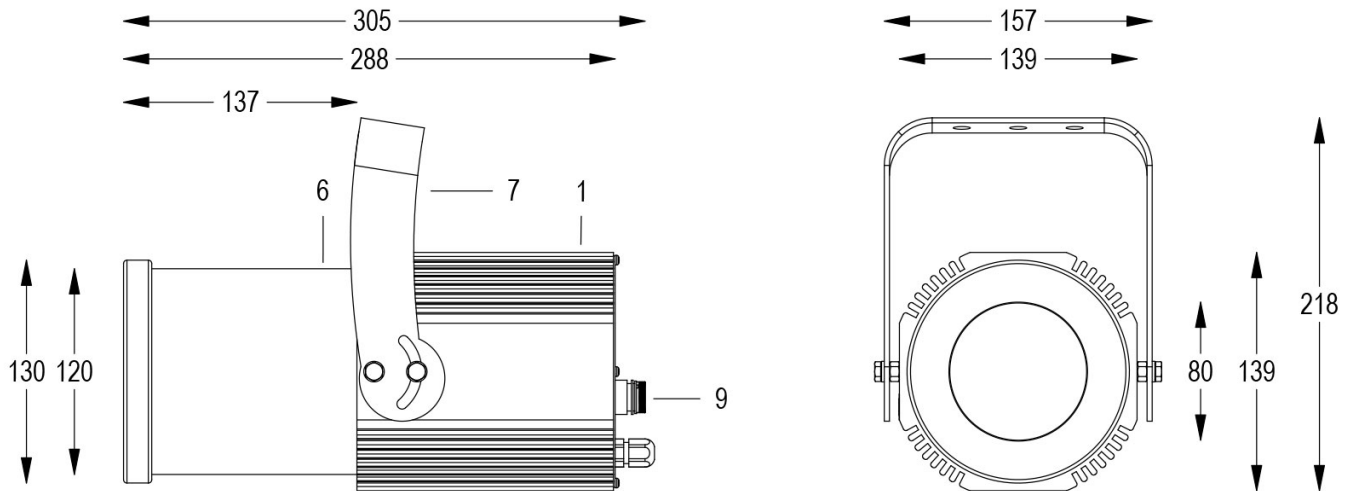

Technical data:

Power supply	100-240 V AC 50/60Hz
Current	0.25 A @230V AC
Maximum power consumption	58W
Electrical insulation class	NATURAL CONVECTION
Connection	1 m OF NEOPRENE CABLE 3X1.5
Beam angle	20°/40°
Number of LEDs	1
LED colour	3000K
Colour Rendering	CRI>92
Total luminous flux	5559 lumens
Body	ANODIZED ALUMINIUM
Finish colour	PAINTED BLACK
Weight	5.6 kg
IP protection rating	IP65
Working position	ANY
Cooling system	NATURAL CONVECTION
Ambient temperature limits	-20°C/+40°C
Thermal protection	ACTIVE ELECTRONICS
Control signal	ON/OFF

- 1 ALUMINIUM DIE CASTING
- 2 SHUTTERS
- 3 GOBO HOLDER
- 4 ZOOM LENSES
- 5 FOCUS LENS
- 6 IP65 COVERAGE
- 7 ORIENTABLE BRACKET
- 8 ZOOM AND FOCUS TIGHTENING
- 9 ANTI-CONDENSATION VALVE

16/05/22 - The data in this document may be changed without notice in order to improve the product or to correct any errors.

FORTE PROFILE 150 HD 20°/40° 3000K BLACK

Cod. 0913063490

FIXTURE WITH 1m of CABLE

Handy orientable profiler with a compact size and manual adjustment of zoom and focus, with high-definition optics, 1 COB source with ultra-high light output. Salt mist resistant paint. Anti-condensation valve. Complete with gobo holder.