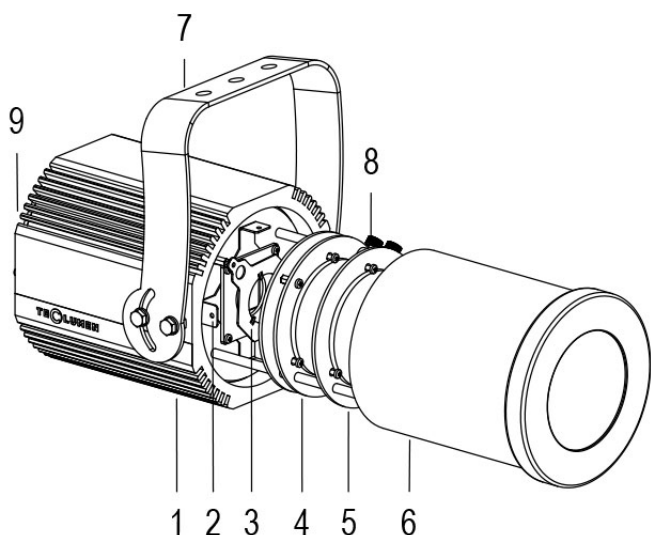

FORTE PROFILE 150 HD 20°/40° 3000K BLACK

Cod. 0913063490

FIXTURE WITH 1m of CABLE

Handy orientable profiler with a compact size and manual adjustment of zoom and focus, with high-definition optics, 1 COB source with ultra-high light output. Salt mist resistant paint. Anti-condensation valve. Complete with gobo holder.

Technical data:

Power supply	100-240 V AC 50/60Hz
Current	0.25 A @230V AC
Maximum power consumption	58W
Electrical insulation class	NATURAL CONVECTION
Connection	1 m OF NEOPRENE CABLE 3X1.5
Beam angle	20°/40°
Number of LEDs	1
LED colour	3000K
Colour Rendering	CRI>92
Total luminous flux	5559 lumens
Body	ANODIZED ALUMINIUM
Finish colour	PAINTED BLACK
Weight	5.6 kg
IP protection rating	IP65
Working position	ANY
Cooling system	NATURAL CONVECTION
Ambient temperature limits	-20°C/+40°C
Thermal protection	ACTIVE ELECTRONICS
Control signal	ON/OFF