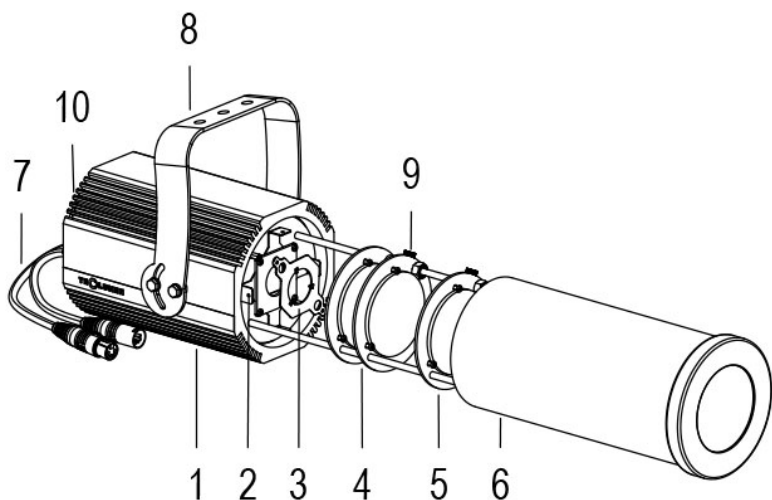

FORTE PROFILE 150 COLOR Cod. 0912056694

RGBW DMX 12°/16° GREY

FIXTURE WITH 1m of CABLE

Handy orientable profiler with a compact size and manual adjustment of zoom and focus, with high-definition optics, 1 RGBW COB source, controlled with DMX 512 cables. Complete with gobo holder.

Technical data:

Power supply	100-240 V AC 50/60Hz
Current	0.25 A @230V AC
Maximum power consumption	58W
Electrical insulation class	I
Connection	1 m OF NEOPRENE CABLE 5X1
Beam angle	12°/16°
Number of LEDs	1
LED colour	RGBW
Total luminous flux	2600 lumens
Body	ANODIZED ALUMINIUM
Finish colour	PAINTED GREY RESISTANT TO SALT MIST
Weight	5.6 kg
IP protection rating	IP65
Working position	ANY
Cooling system	NATURAL CONVECTION
Ambient temperature limits	-20°C/+40°C
Thermal protection	ACTIVE ELECTRONICS
Control signal	DMX 512

Handy orientable profiler with a compact size and manual adjustment of zoom and focus, with high-definition optics, 1 RGBW COB source, controlled with DMX 512 cables. Complete with gobo holder.

Allo zoom minimo

Dist. m	5	10	15	20	25	30
Lux	2090	523	232	131	84	58
Diam. m	1,0	2,0	3,0	4,0	5,0	6,0

Allo zoom massimo

Dist. m	5	10	15	20	25	30
Lux	1260	315	140	79	50	35
Diam. m	1,5	2,9	4,4	5,8	7,3	8,7

16/05/22 - The data in this document may be changed without notice in order to improve the product or to correct any errors.