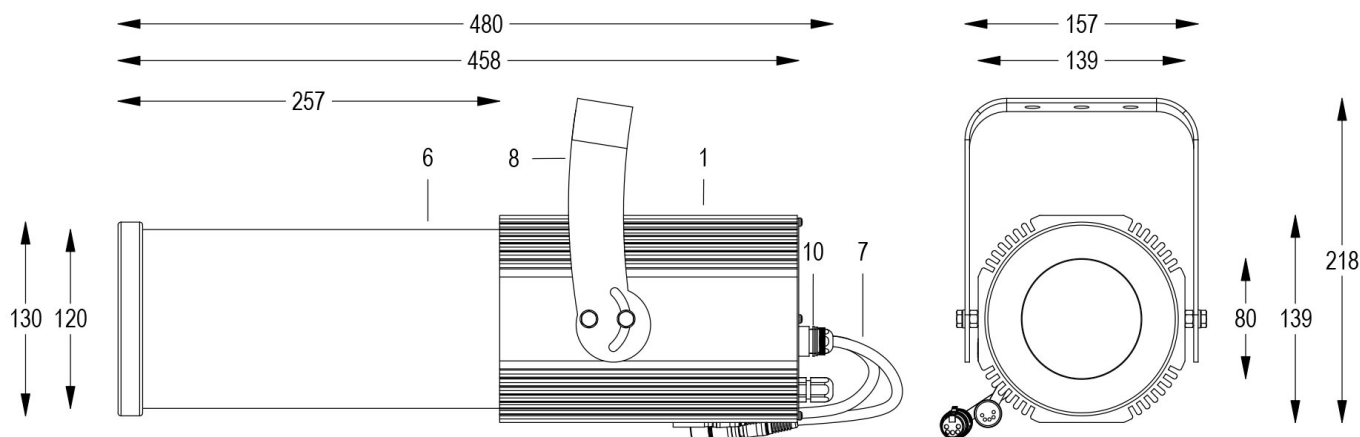

- 1 ALUMINIUM DIE CASTING
- 2 SHUTTERS
- 3 GOBO HOLDER
- 4 ZOOM LENSES
- 5 FOCUS LENS
- 6 IP65 COVERAGE
- 7 DMX CABLES + CONNECTORS
- 8 ORIENTABLE BRACKET
- 9 ZOOM AND FOCUS TIGHTENING
- 10 ANTI-CONDENSATION VALVE