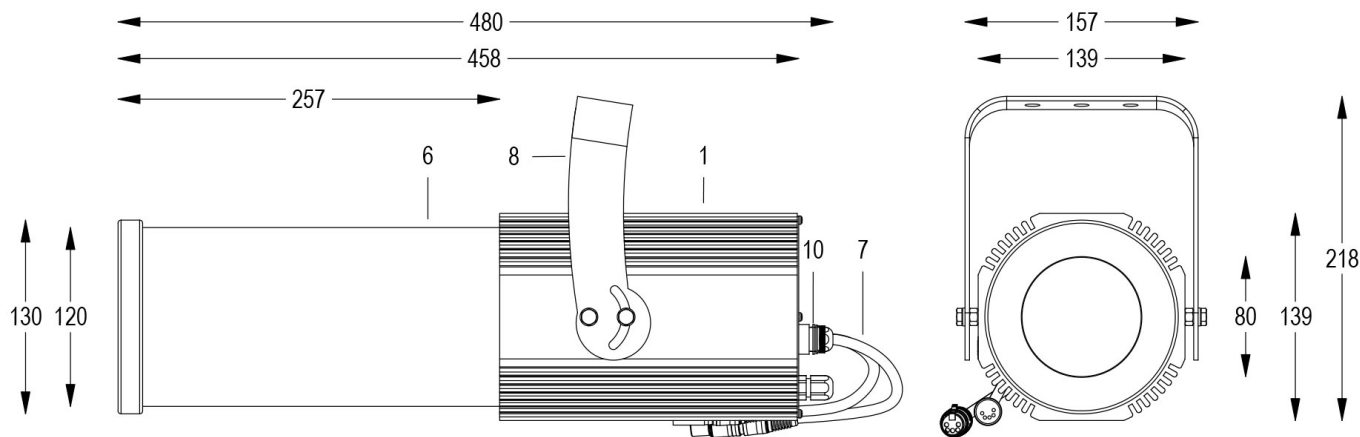

- 1 ALUMINIUM DIE CASTING
- 2 SHUTTERS
- 3 GOBO HOLDER
- 4 ZOOM LENSES
- 5 FOCUS LENS
- 6 IP65 COVERAGE
- 7 DMX CABLES + CONNECTORS
- 8 ORIENTABLE BRACKET
- 9 ZOOM AND FOCUS TIGHTENING
- 10 ANTI-CONDENSATION VALVE