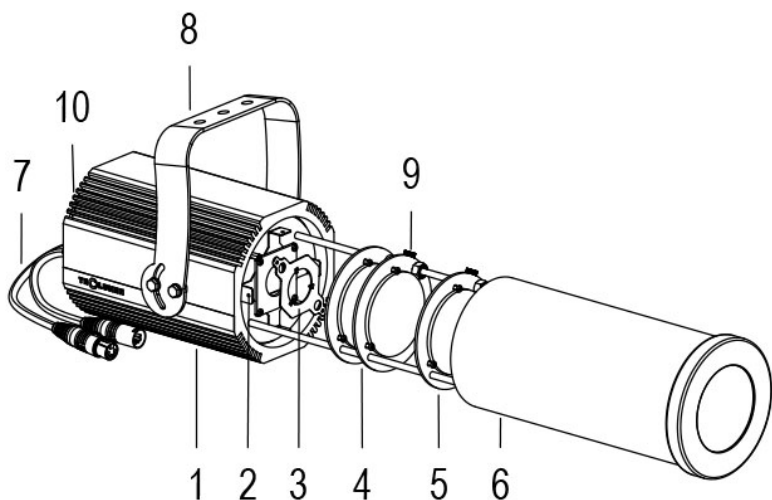

# FORTE PROFILE 150 COLOR Cod. 0913056694

## RGBW DMX 12°/16° BLACK

FIXTURE WITH 1m of CABLE

Handy orientable profiler with a compact size and manual adjustment of zoom and focus, with high-definition optics, 1 RGBW COB source, controlled with DMX 512 cables. Complete with gobo holder.

### Technical data:

|                             |                           |
|-----------------------------|---------------------------|
| Power supply                | 100-240 V AC 50/60Hz      |
| Current                     | 0.25 A @230V AC           |
| Maximum power consumption   | 58W                       |
| Electrical insulation class | I                         |
| Connection                  | 1 m OF NEOPRENE CABLE 5X1 |
| Beam angle                  | 12°/16°                   |
| Number of LEDs              | 1                         |
| LED colour                  | RGBW                      |
| Total luminous flux         | 2600 lumens               |
| Body                        | ANODIZED ALUMINIUM        |
| Finish colour               | PAINTED BLACK             |
| Weight                      | 5.6 kg                    |
| IP protection rating        | IP65                      |
| Working position            | ANY                       |
| Cooling system              | NATURAL CONVECTION        |
| Ambient temperature limits  | -20°C/+40°C               |
| Thermal protection          | ACTIVE ELECTRONICS        |
| Control signal              | DMX 512                   |