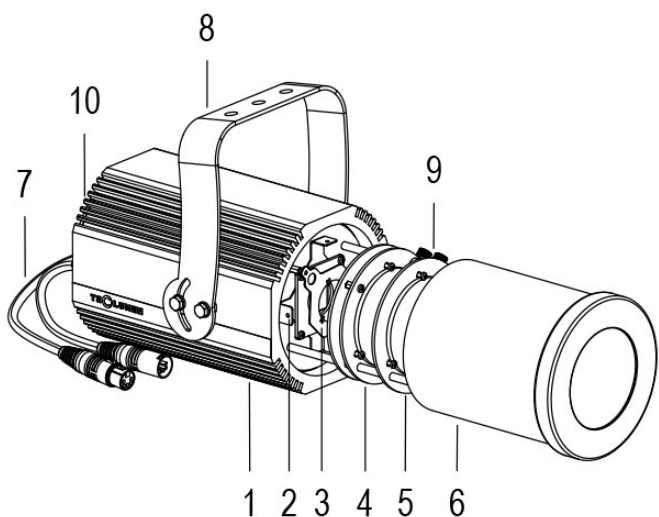

FORTE PROFILE 150 COLOR Cod. 0914086604

RGBW DMX 22°/34° GREY

FIXTURE WITH 1m of CABLE

Handy orientable profiler with a compact size and manual adjustment of zoom and focus, with high-definition optics, 1 RGBW COB source, controlled with DMX 512 cables. Complete with gobo holder.

Technical data:

Power supply	100-240 V AC 50/60Hz
Current	0.25 A @230V AC
Maximum power consumption	58W
Electrical insulation class	I
Connection	1 m OF NEOPRENE CABLE 5X1
Beam angle	22°/34°
Number of LEDs	1
LED colour	RGBW
Total luminous flux	2600 lumens
Body	ANODIZED ALUMINIUM
Finish colour	PAINTED GREY RESISTANT TO SALT MIST
Weight	4.9 kg
IP protection rating	IP65
Working position	ANY
Cooling system	NATURAL CONVECTION
Ambient temperature limits	-20°C/+40°C
Thermal protection	ACTIVE ELECTRONICS
Control signal	DMX 512

Handy orientable profiler with a compact size and manual adjustment of zoom and focus, with high-definition optics, 1 RGBW COB source, controlled with DMX 512 cables. Complete with gobo holder.

Allo zoom minimo

Dist. m	5	10	15	20	25	30
Lux	636	159	71	40	25	18
Diam. m	1,8	3,6	5,5	7,3	9,1	10,9

Allo zoom massimo

Dist. m	5	10	15	20	25	30
Lux	247	62	27	15	10	7
Diam. m	3,2	6,3	9,5	12,6	15,8	18,9

16/05/22 - The data in this document may be changed without notice in order to improve the product or to correct any errors.