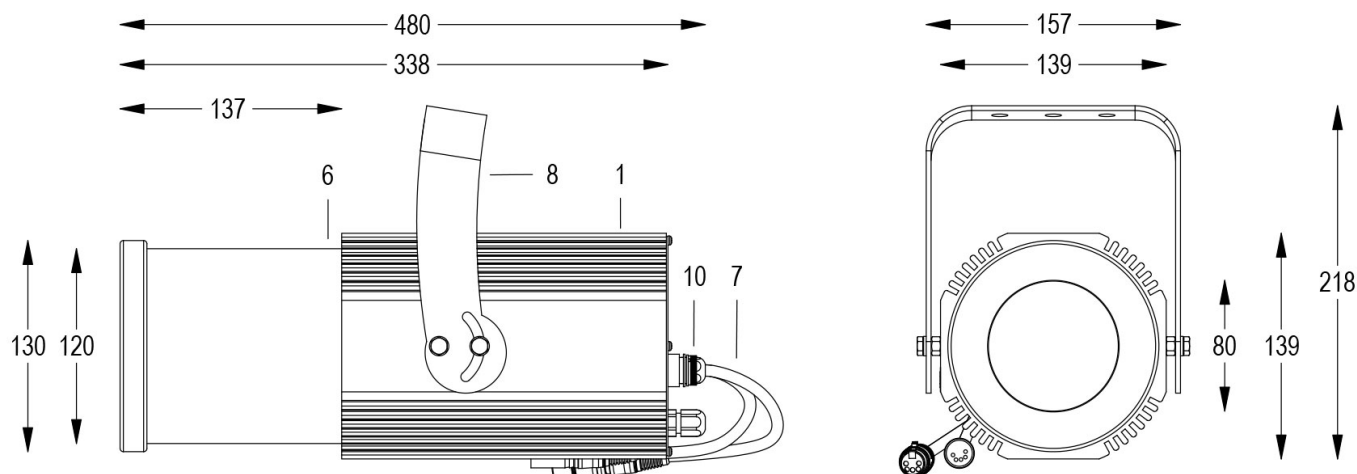

- 1 ALUMINIUM DIE CASTING
- 2 SHUTTERS
- 3 GOBO HOLDER
- 4 ZOOM LENSES
- 5 FOCUS LENS
- 6 IP65 COVERAGE
- 7 DMX CABLES + CONNECTORS
- 8 ORIENTABLE BRACKET
- 9 ZOOM AND FOCUS TIGHTENING
- 10 ANTI-CONDENSATION VALVE