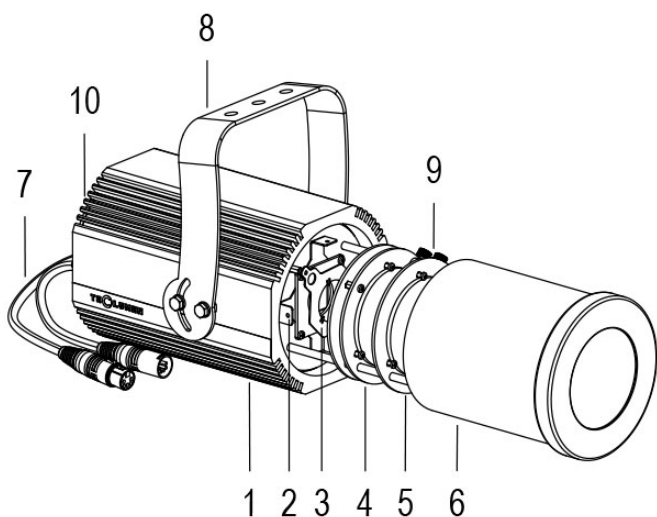

FORTE PROFILE 150 COLOR RGBW DMX 22°/34° BLACK

Cod. 0913086694

FIXTURE WITH 1m of CABLE

Handy orientable profiler with a compact size and manual adjustment of zoom and focus, with high-definition optics, 1 RGBW COB source, controlled with DMX 512 cables. Complete with gobo holder.

Technical data:

Power supply	100-240 V AC 50/60Hz
Current	0.25 A @230V AC
Maximum power consumption	58W
Electrical insulation class	I
Connection	1 m OF NEOPRENE CABLE 5X1
Beam angle	22°/34°
Number of LEDs	1
LED colour	RGBW
Total luminous flux	2600 lumens
Body	ANODIZED ALUMINIUM
Finish colour	PAINTED BLACK
Weight	4.9 kg
IP protection rating	IP65
Working position	ANY
Cooling system	NATURAL CONVECTION
Ambient temperature limits	-20°C/+40°C
Thermal protection	ACTIVE ELECTRONICS
Control signal	DMX 512