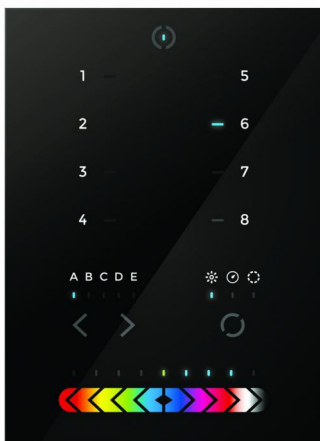

# STICK KE2

Cod. 29091306

SUNLITE STICK KE2

## Technical data:

Power supply	5-6 V DC
DMX channels	2x512
Storable scenes	200
Independent zones	5
Programming interface	PC
Direct control	Touch-sensitive buttons
Remote control	Remote Control;External Contacts;smartphone WiFi;Timer;Calendar
Type of installation	SURFACE-MOUNTING
Length	106
Depth	145
Height	10